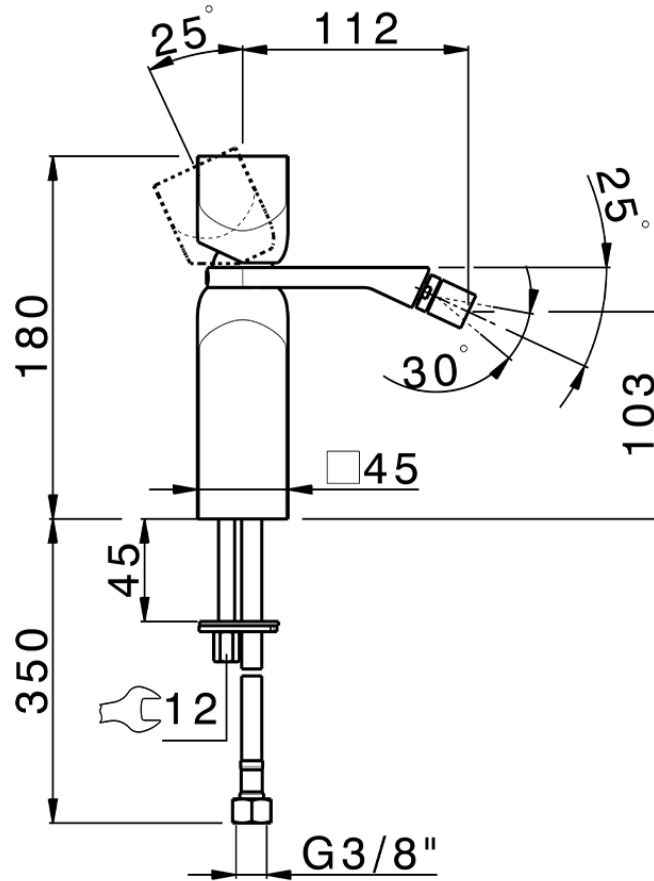

## Single lever bidet mixer HI-RISE\_RI000564

RI000564

<https://en.cisal.it/single-lever-bidet-mixer-hi-rise-ri000564>

2026-06-14