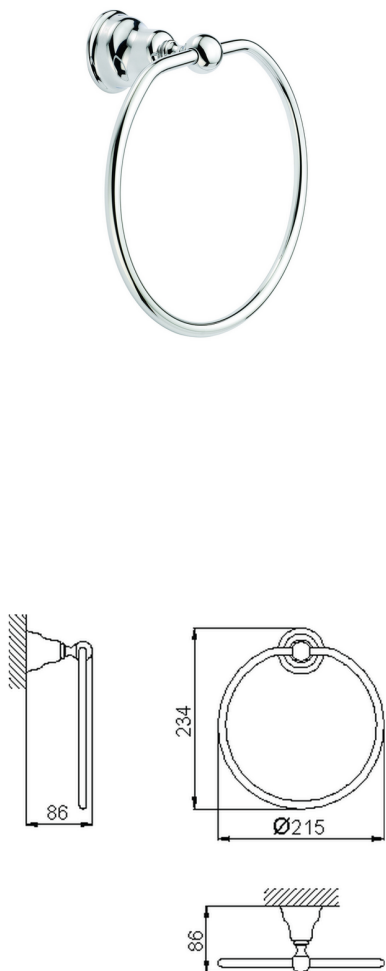

Ring shaped towel holder ARCANA COMPONENTS_AR090220

MODEL **AR090220**

Ring shaped towel holder

AVAILABLE FINISHINGS

-  **21** 21 Chrome
-  **24** 24 Gold
-  **26** 26 Old Copper
-  **27** 27 Old Bronze
-  **2A** 2A Satin Brushed Nickel
-  **74** 74 Chrome/Gold