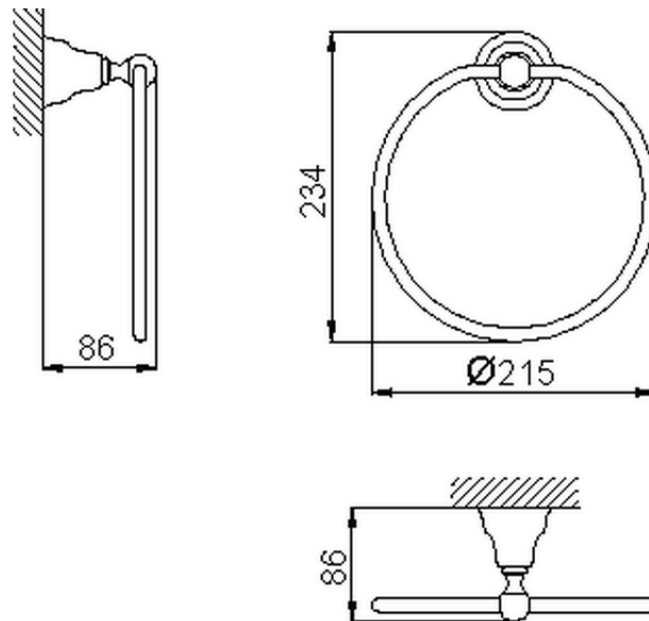

Ring shaped towel holder ARCANA COMPONENTS_AR090220

AR090220

<https://en.cisal.it/ring-shaped-towel-holder-arcana-components-ar090220>

2026-06-13