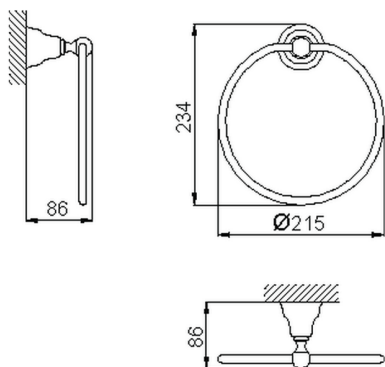

## Ring shaped towel holder ARCANA COMPONENTS\_AR090220

MODEL **AR090220**

Ring shaped towel holder

AVAILABLE FINISHINGS

- 21** 21 Chrome
- 24** 24 Gold
- 26** 26 Old Copper
- 27** 27 Old Bronze
- 2A** 2A Satin Brushed Nickel
- 74** 74 Chrome/Gold