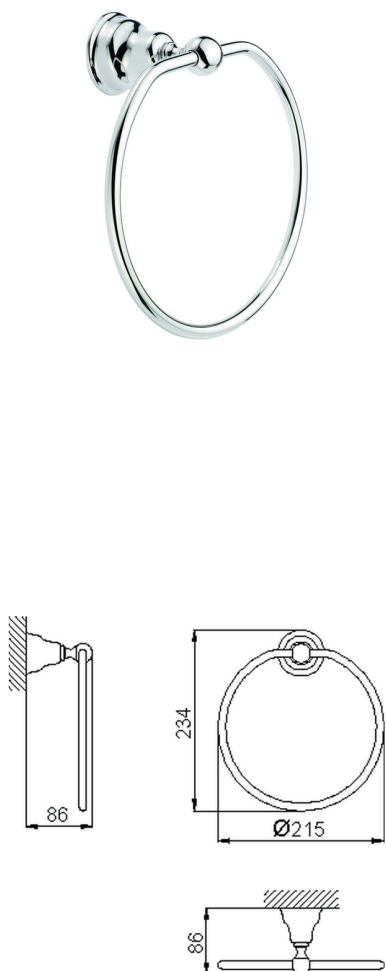

## Ring shaped towel holder ARCANA COMPONENTS\_AR090220

MODEL **AR090220**

Ring shaped towel holder

AVAILABLE FINISHINGS

-  **21** 21 Chrome
-  **24** 24 Gold
-  **26** 26 Old Copper
-  **27** 27 Old Bronze
-  **2A** 2A Satin Brushed Nickel
-  **74** 74 Chrome/Gold