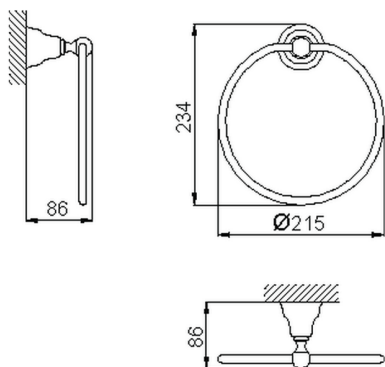

Ring shaped towel holder ARCANA COMPONENTS_AR090220

MODEL **AR090220**

Ring shaped towel holder

AVAILABLE FINISHINGS

- 21**

21 Chrome
- 24**

24 Gold
- 26**

26 Old Copper
- 27**

27 Old Bronze
- 2A**

2A Satin Brushed Nickel
- 74**

74 Chrome/Gold

CHARACTERISTICS

2026-05-17