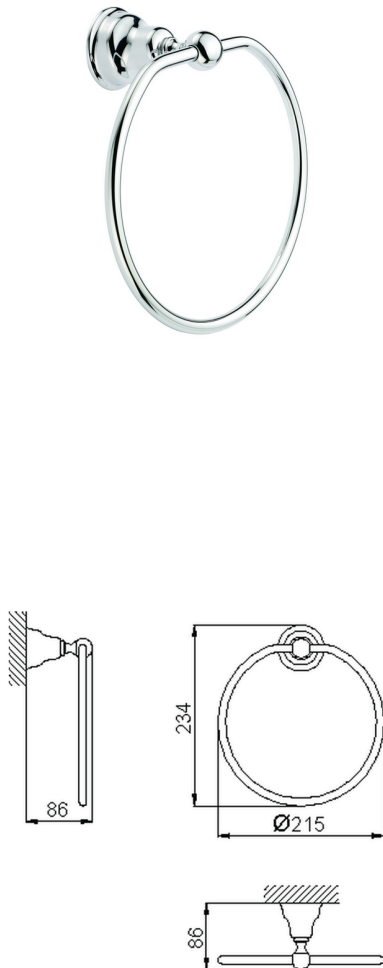

Ring shaped towel holder ARCANA COMPONENTS_AR090220

MODEL **AR090220**

Ring shaped towel holder

AVAILABLE FINISHINGS

-  **21** 21 Chrome
-  **24** 24 Gold
-  **26** 26 Old Copper
-  **27** 27 Old Bronze
-  **2A** 2A Satin Brushed Nickel
-  **74** 74 Chrome/Gold