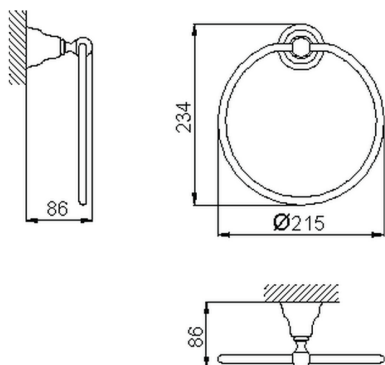

Ring shaped towel holder ARCANA COMPONENTS_AR090220

MODEL **AR090220**

Ring shaped towel holder

AVAILABLE FINISHINGS

- 21** 21 Chrome
- 24** 24 Gold
- 26** 26 Old Copper
- 27** 27 Old Bronze
- 2A** 2A Satin Brushed Nickel
- 74** 74 Chrome/Gold