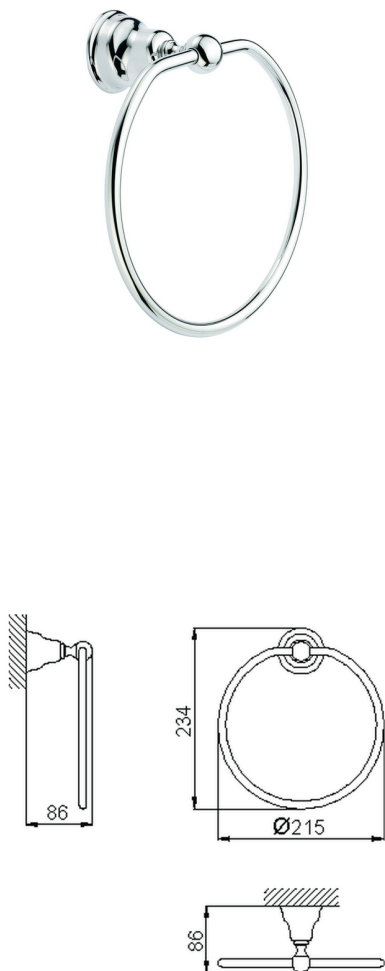

Ring shaped towel holder ARCANA COMPONENTS_AR090220

MODEL **AR090220**

Ring shaped towel holder

AVAILABLE FINISHINGS

-  **21** 21 Chrome
-  **24** 24 Gold
-  **26** 26 Old Copper
-  **27** 27 Old Bronze
-  **2A** 2A Satin Brushed Nickel
-  **74** 74 Chrome/Gold