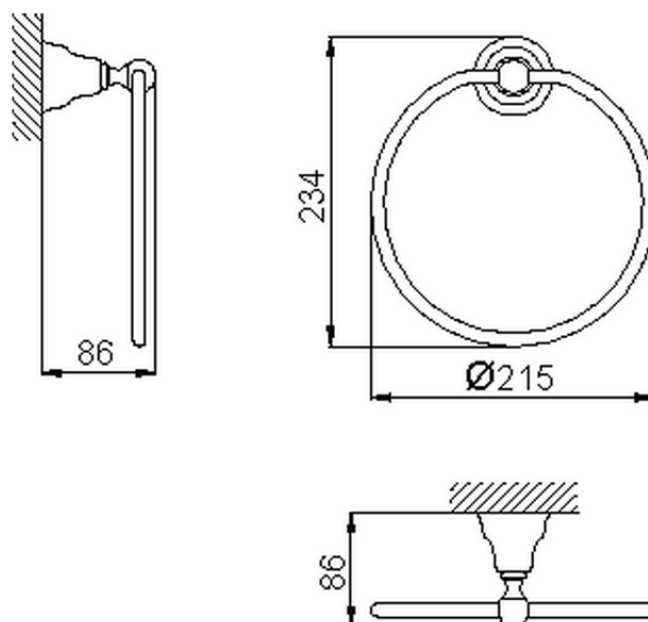

Ring shaped towel holder ARCANA COMPONENTS_AR090220

AR090220

<https://en.cisal.it/ring-shaped-towel-holder-arcana-components-ar090220>

2026-06-13