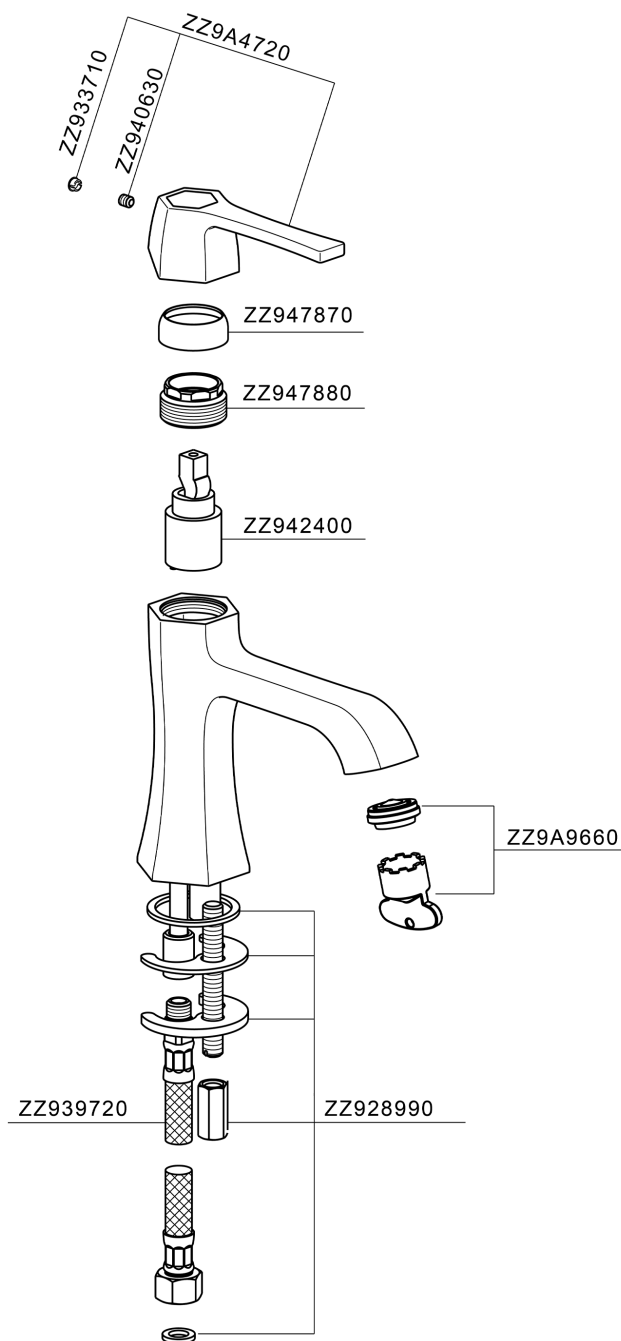

Single lever washbasin mixer **CH000544**

MODEL **CH000544**

Single lever washbasin mixer, without pop-up waste, G.3/8" stainless steel flexible hose

AVAILABLE FINISHINGS

- 
6T 6T Chrome/Matt Black
- 
7C 7C Gold/Matt Black
- 
7D 7D Polished Nickel/Matt Black
- 
7E 7E Rose Gold/Matt Black

CHARACTERISTICS

Cartridge Spare Parts **ZZ94240000**

25 mm Cartridge

Single lever washbasin mixer CHERIE_CH000544

CH000544

<https://en.cisal.it/single-lever-washbasin-mixer-cherie-ch000544>

2026-06-14