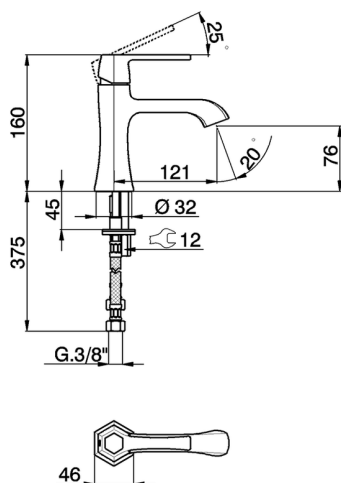

Single lever washbasin mixer **CH000544**

MODEL **CH000544**

Single lever washbasin mixer, without pop-up waste, G.3/8" stainless steel flexible hose

AVAILABLE FINISHINGS

- 
6T 6T Chrome/Matt Black
- 
7C 7C Gold/Matt Black
- 
7D 7D Polished Nickel/Matt Black
- 
7E 7E Rose Gold/Matt Black

CHARACTERISTICS

Cartridge Spare Parts **ZZ94240000**

25 mm Cartridge

Single lever washbasin mixer CHERIE_CH000544

CH000544

<https://en.cisal.it/single-lever-washbasin-mixer-cherie-ch000544>

2026-06-14