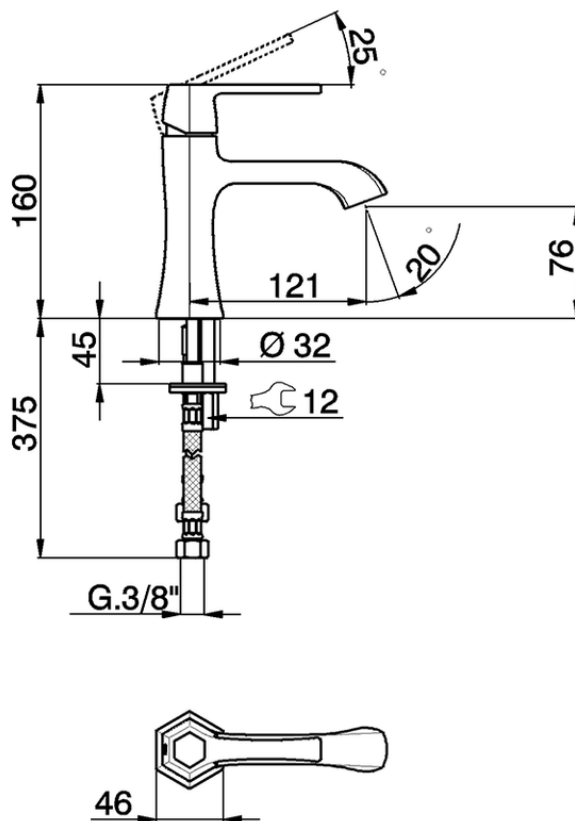

Single lever washbasin mixer CHERIE_CH000544

CH000544

<https://en.cisal.it/single-lever-washbasin-mixer-cherie-ch000544>

2026-05-01