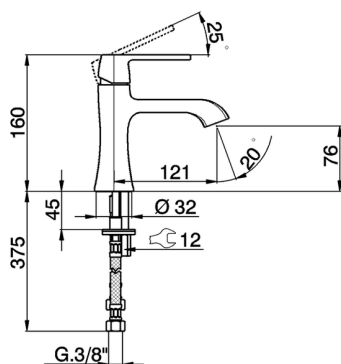

Single lever washbasin mixer **CH000544**

MODEL **CH000544**

Single lever washbasin mixer, without pop-up waste, G.3/8" stainless steel flexible hose

AVAILABLE FINISHINGS

- 
6T 6T Chrome/Matt Black
- 
7C 7C Gold/Matt Black
- 
7D 7D Polished Nickel/Matt Black
- 
7E 7E Rose Gold/Matt Black

CHARACTERISTICS

Cartridge Spare Parts **ZZ94240000**

25 mm Cartridge

Single lever washbasin mixer CHERIE_CH000544

CH000544

<https://en.cisal.it/single-lever-washbasin-mixer-cherie-ch000544>

2026-04-09