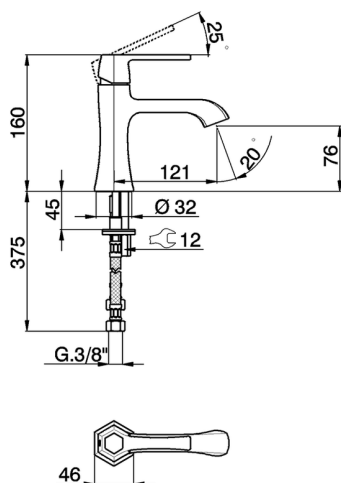

Single lever washbasin mixer **CH000544**

MODEL **CH000544**

Single lever washbasin mixer, without pop-up waste, G.3/8" stainless steel flexible hose

AVAILABLE FINISHINGS

- 
6T 6T Chrome/Matt Black
- 
7C 7C Gold/Matt Black
- 
7D 7D Polished Nickel/Matt Black
- 
7E 7E Rose Gold/Matt Black

CHARACTERISTICS

Cartridge Spare Parts **ZZ94240000**

25 mm Cartridge

Single lever washbasin mixer CHERIE_CH000544

CH000544

<https://en.cisal.it/single-lever-washbasin-mixer-cherie-ch000544>

2026-06-13