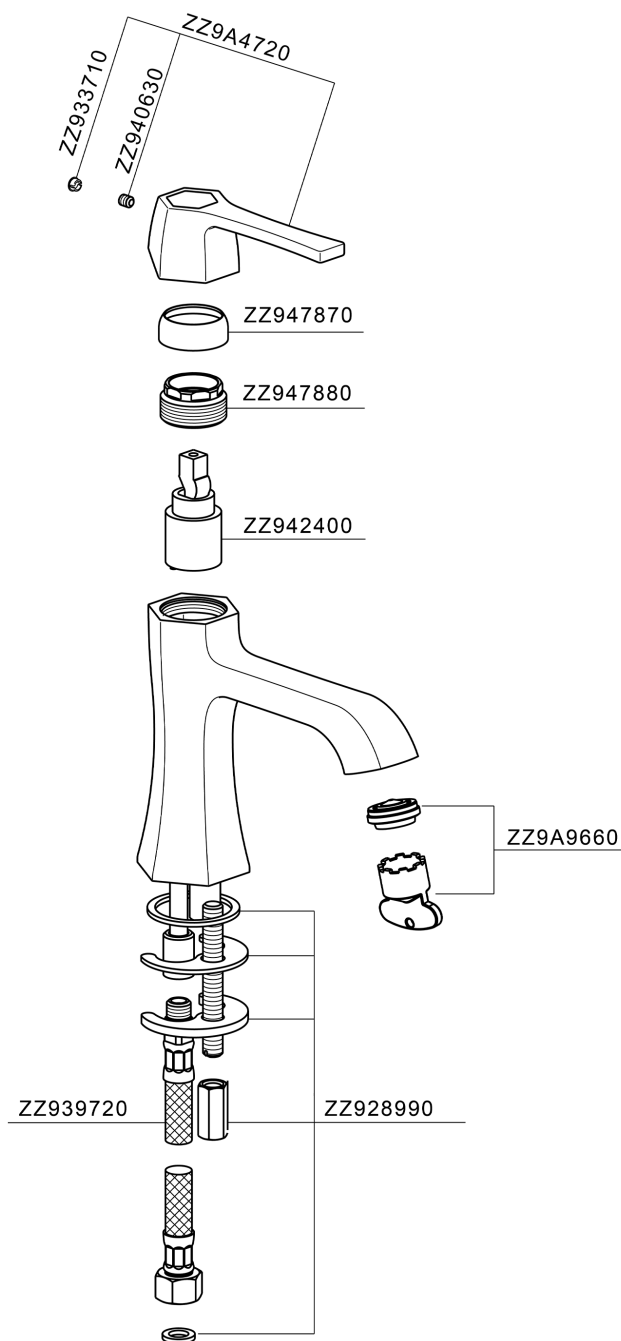

Single lever washbasin mixer **CH000544**

MODEL **CH000544**

Single lever washbasin mixer, without pop-up waste, G.3/8" stainless steel flexible hose

AVAILABLE FINISHINGS

- 
6T 6T Chrome/Matt Black
- 
7C 7C Gold/Matt Black
- 
7D 7D Polished Nickel/Matt Black
- 
7E 7E Rose Gold/Matt Black

CHARACTERISTICS

Cartridge Spare Parts **ZZ94240000**

25 mm Cartridge

Single lever washbasin mixer CHERIE_CH000544

CH000544

<https://en.cisal.it/single-lever-washbasin-mixer-cherie-ch000544>

2026-04-09