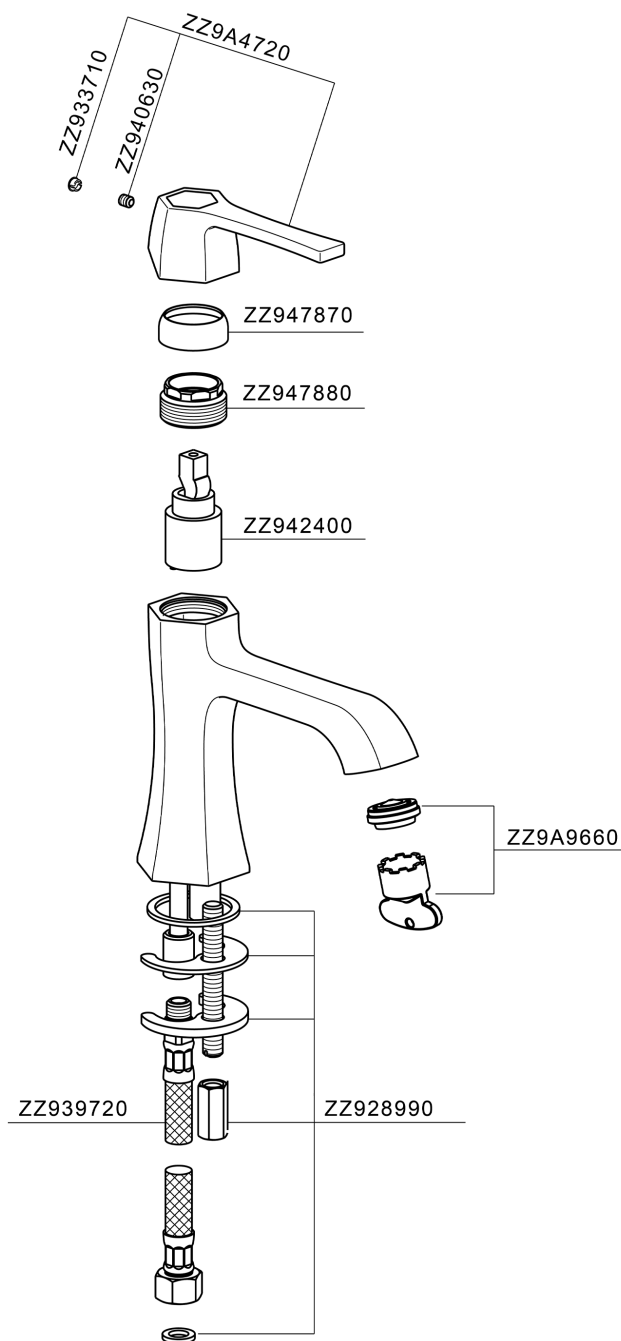

Single lever washbasin mixer **CH000544**

MODEL **CH000544**

Single lever washbasin mixer, without pop-up waste, G.3/8" stainless steel flexible hose

AVAILABLE FINISHINGS

- 
6T 6T Chrome/Matt Black
- 
7C 7C Gold/Matt Black
- 
7D 7D Polished Nickel/Matt Black
- 
7E 7E Rose Gold/Matt Black

CHARACTERISTICS

Cartridge Spare Parts **ZZ94240000**

25 mm Cartridge

Single lever washbasin mixer CHERIE_CH000544

CH000544

<https://en.cisal.it/single-lever-washbasin-mixer-cherie-ch000544>

2026-06-13