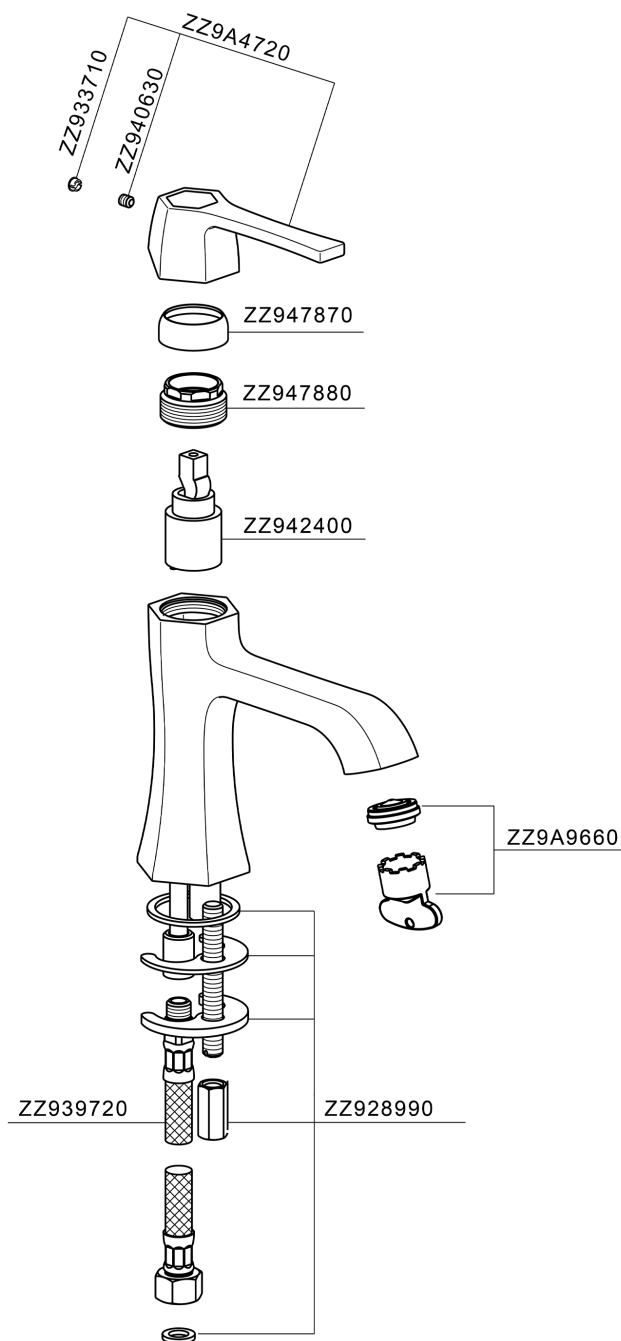

Single lever washbasin mixer CHERIE_CH000544

CH000544

<https://en.cisal.it/single-lever-washbasin-mixer-cherie-ch000544>

2026-04-08