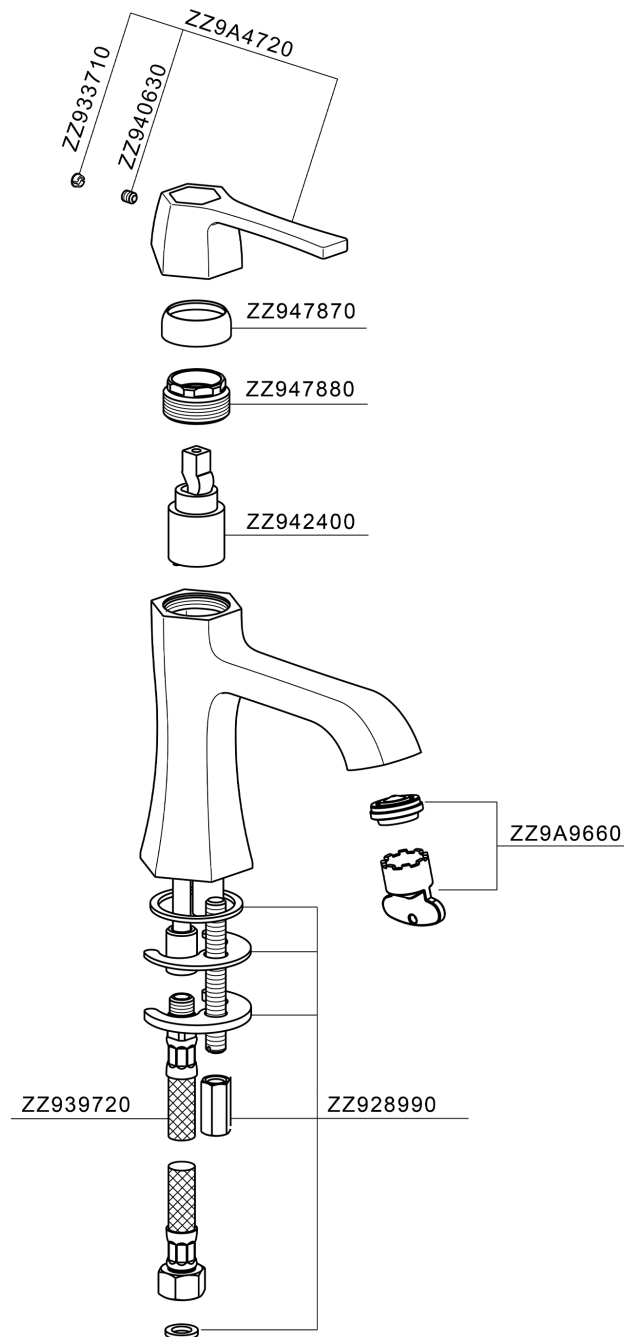

Single lever washbasin mixer CHERIE_CH000544

CH000544

<https://en.cisal.it/single-lever-washbasin-mixer-cherie-ch000544>

2026-06-14