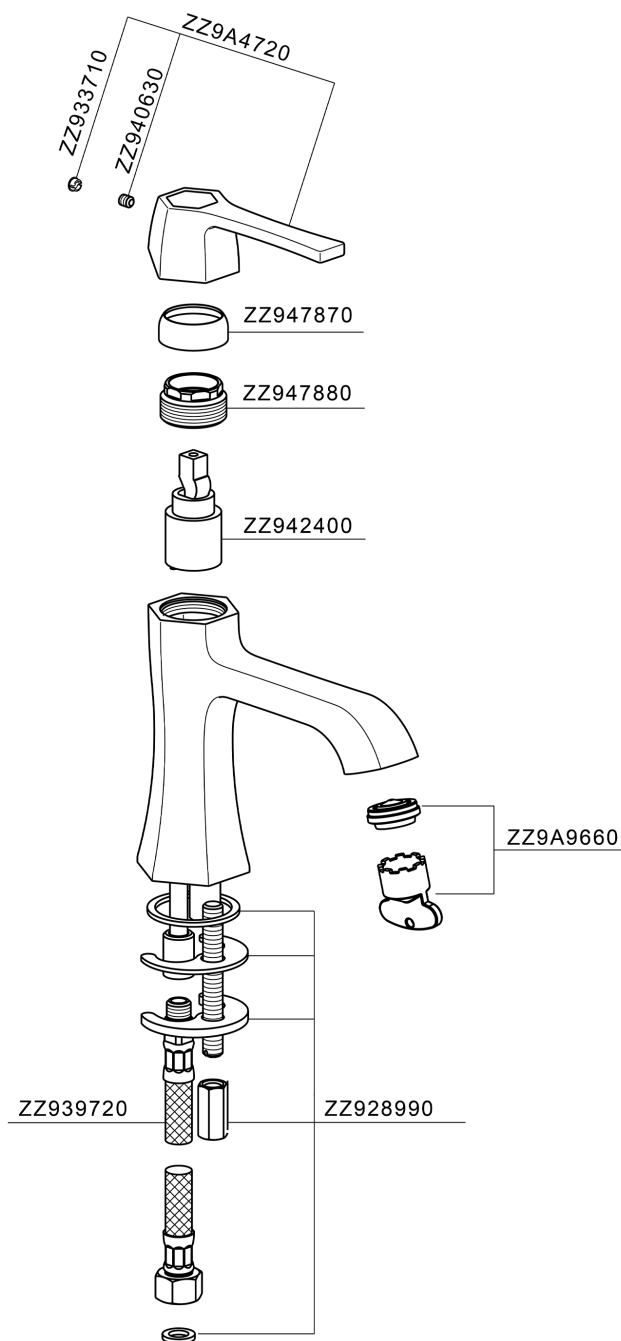

Single lever washbasin mixer CHERIE_CH000544

CH000544

<https://en.cisal.it/single-lever-washbasin-mixer-cherie-ch000544>

2026-04-29