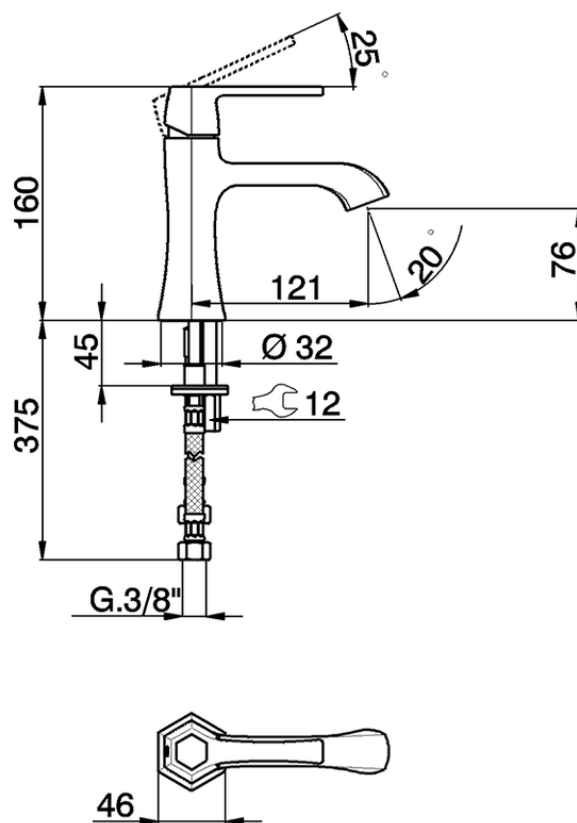

## Single lever washbasin mixer CHERIE\_CH000544

CH000544

<https://en.cisal.it/single-lever-washbasin-mixer-cherie-ch000544>

2026-04-29