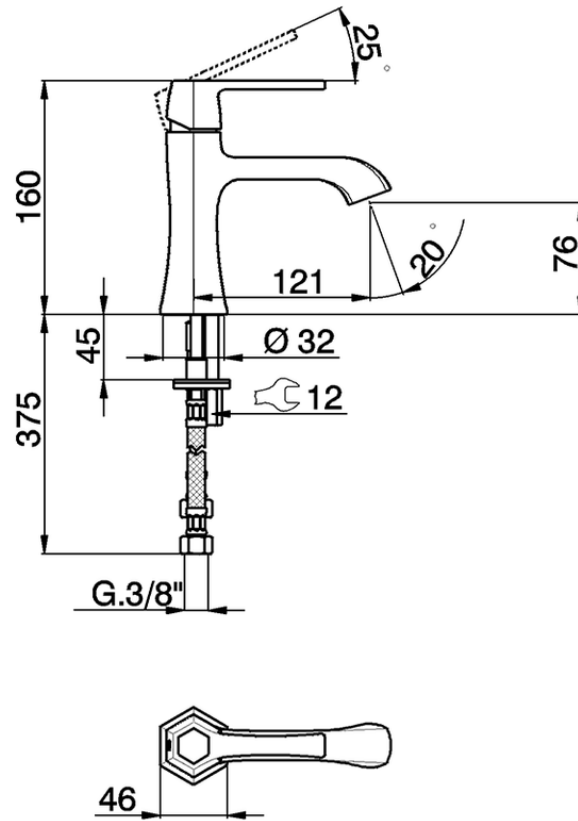

Single lever washbasin mixer CHERIE_CH000544

CH000544

<https://en.cisal.it/single-lever-washbasin-mixer-cherie-ch000544>

2026-05-20