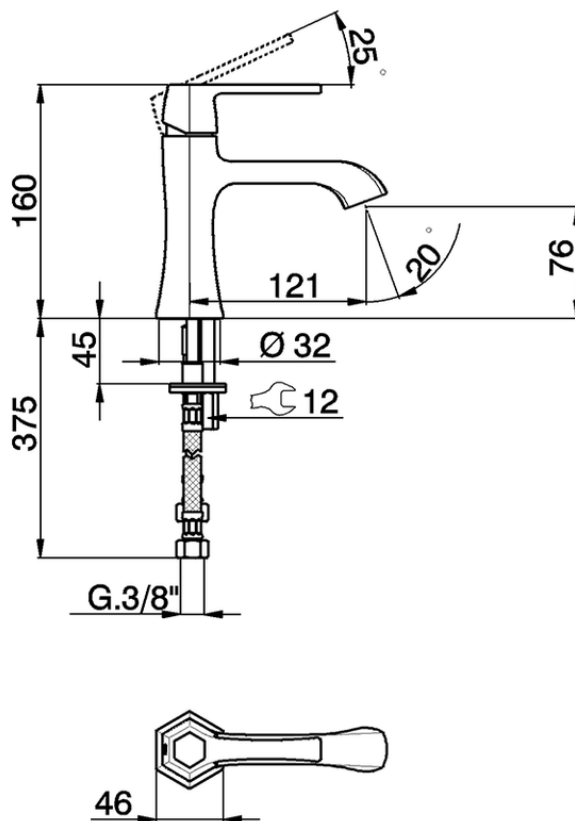

Single lever washbasin mixer CHERIE_CH000544

CH000544

<https://en.cisal.it/single-lever-washbasin-mixer-cherie-ch000544>

2026-06-13