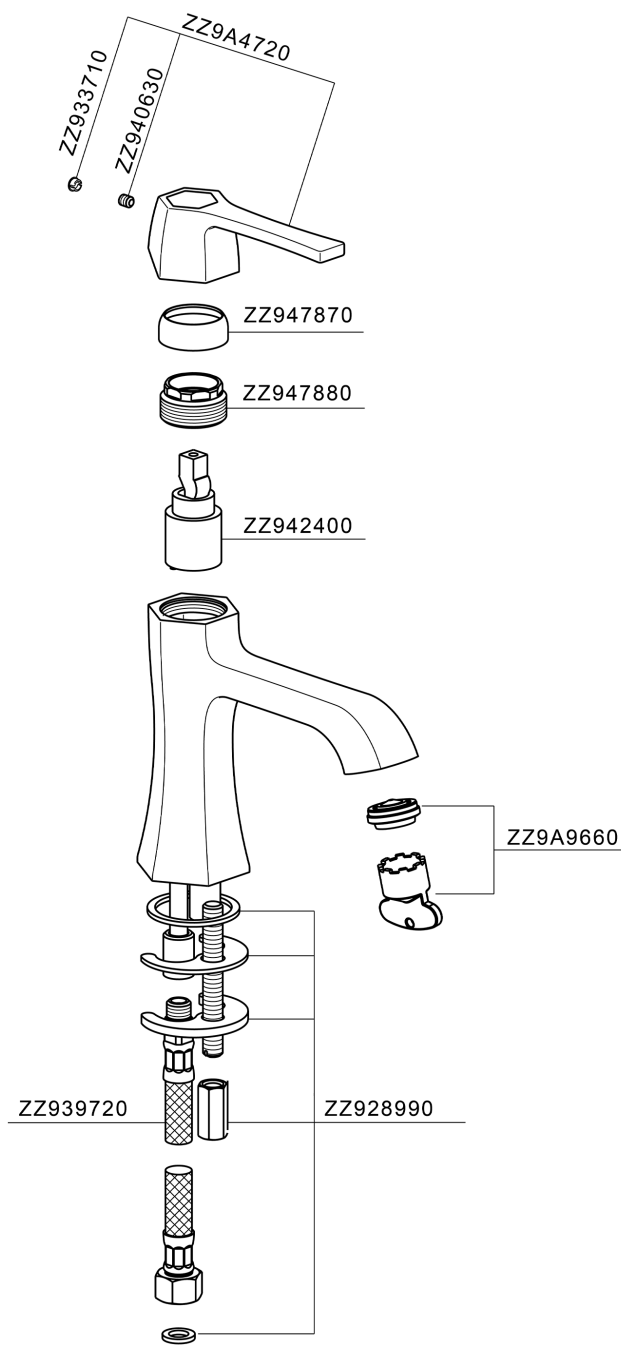

**Single lever washbasin mixer CHERIE\_CH000544**

CH000544

<https://en.cisal.it/single-lever-washbasin-mixer-cherie-ch000544>

2026-04-30