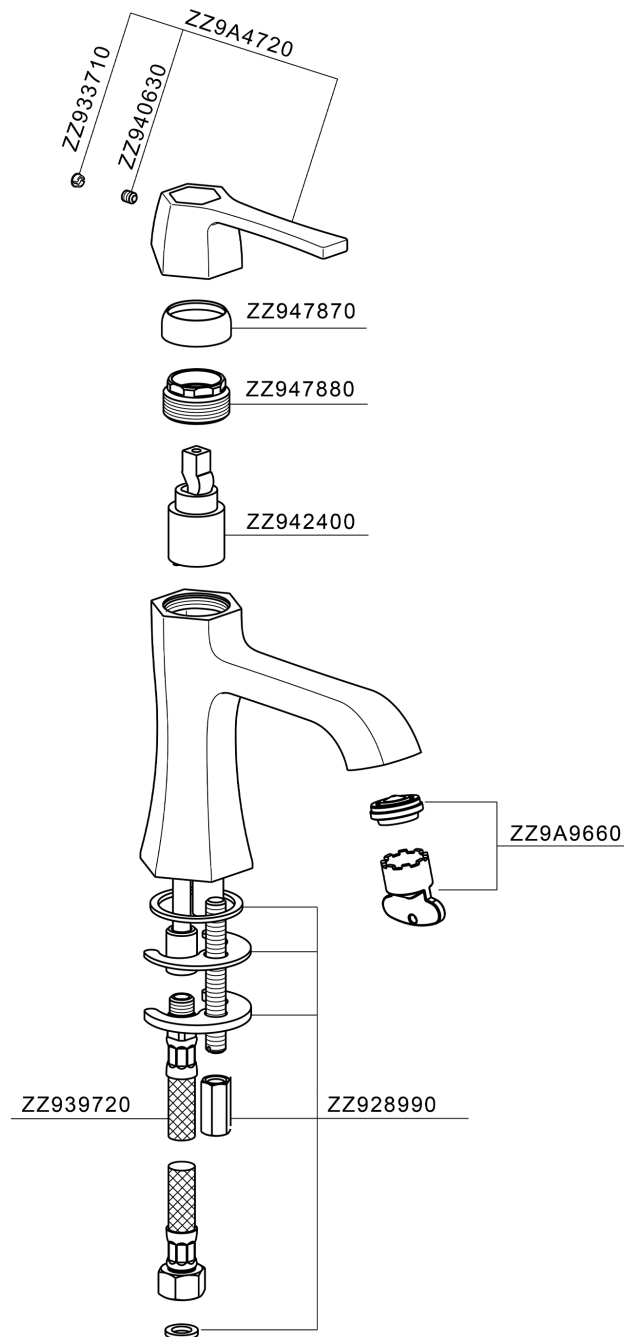

## Single lever washbasin mixer CHERIE\_CH000544

CH000544

<https://en.cisal.it/single-lever-washbasin-mixer-cherie-ch000544>

2026-06-14