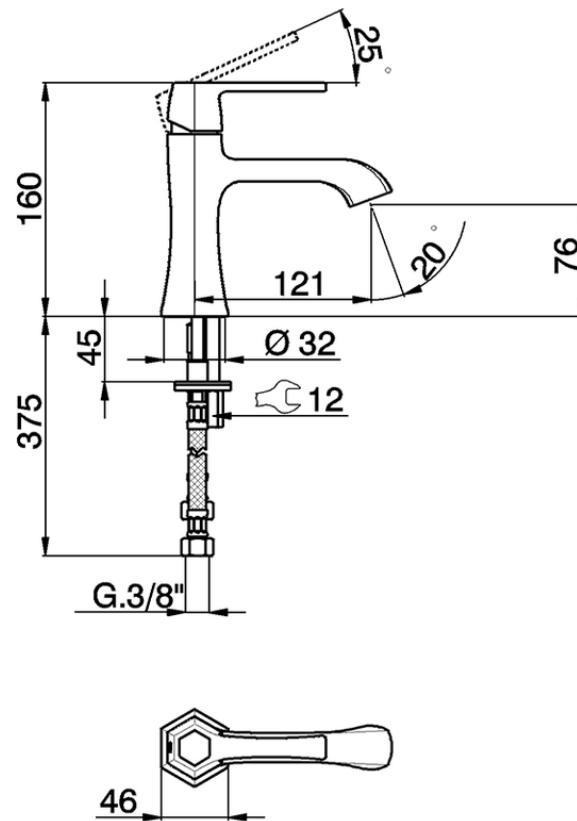

Single lever washbasin mixer CHERIE_CH000544

CH000544

<https://en.cisal.it/single-lever-washbasin-mixer-cherie-ch000544>

2026-06-14