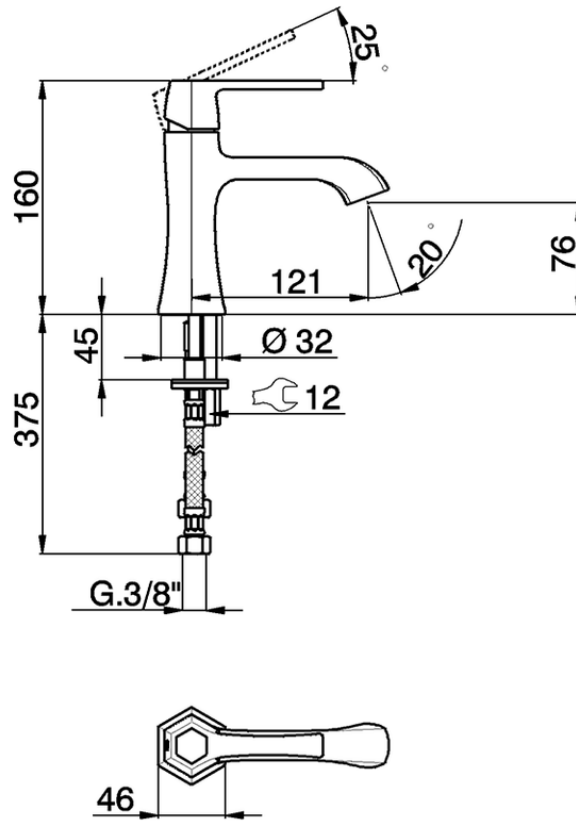

Single lever washbasin mixer CHERIE_CH000544

CH000544

<https://en.cisal.it/single-lever-washbasin-mixer-cherie-ch000544>

2026-04-09