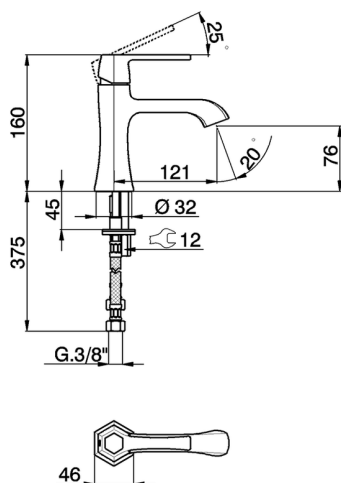

## Single lever washbasin mixer **CH000544**

MODEL **CH000544**

Single lever washbasin mixer, without pop-up waste, G.3/8" stainless steel flexible hose

### CHARACTERISTICS

Cartridge Spare Parts **ZZ94240000**

**25 mm Cartridge**