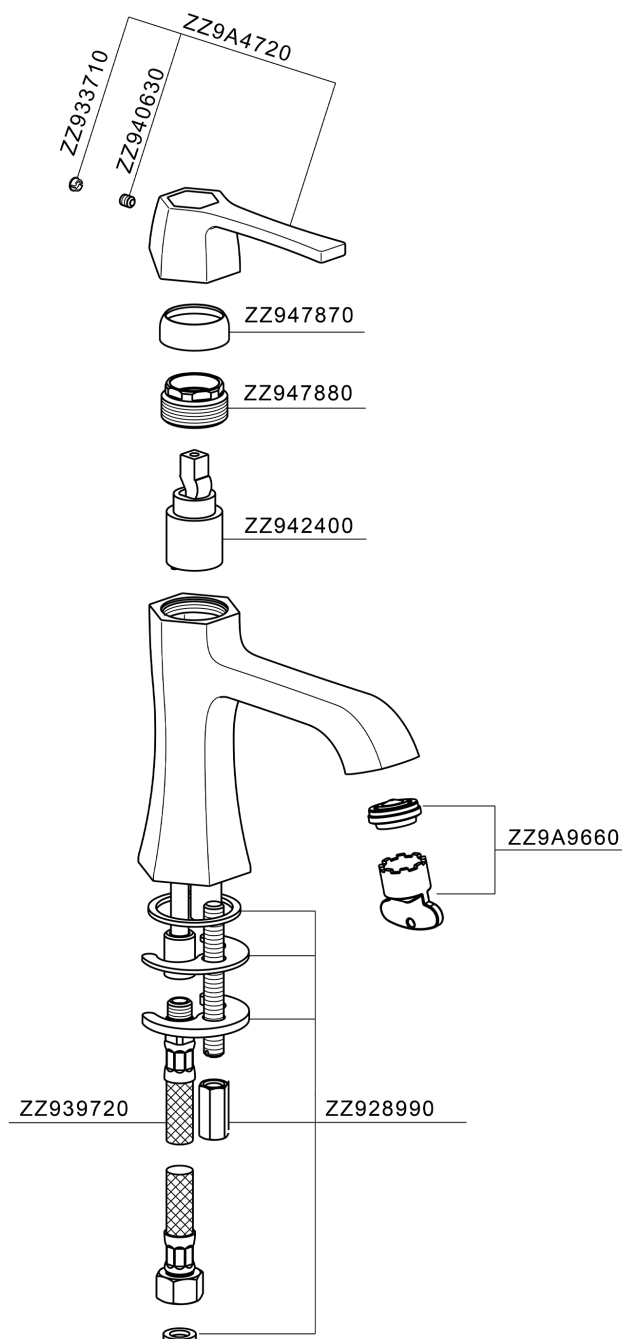

Single lever washbasin mixer **CHERIE_CH000544**

MODEL **CH000544**

Single lever washbasin mixer, without pop-up waste, G.3/8" stainless steel flexible hose

AVAILABLE FINISHINGS

- 
6T 6T Chrome/Matt Black
- 
7C 7C Gold/Matt Black
- 
7D 7D Polished Nickel/Matt Black
- 
7E 7E Rose Gold/Matt Black

CHARACTERISTICS

Cartridge Spare Parts **ZZ94240000**

25 mm Cartridge

Single lever washbasin mixer CHERIE_CH000544

CH000544

<https://en.cisal.it/single-lever-washbasin-mixer-cherie-ch000544>

2026-05-20