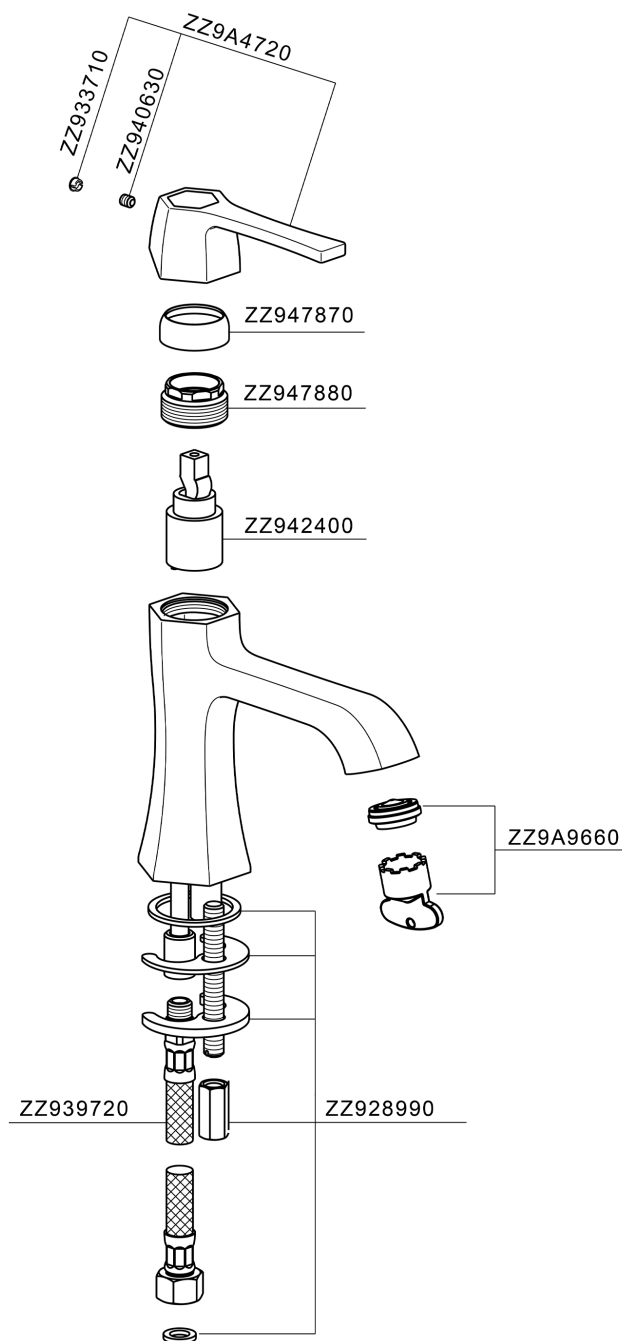

Single lever washbasin mixer CHERIE_CH000544

CH000544

<https://en.cisal.it/single-lever-washbasin-mixer-cherie-ch000544>

2026-04-30