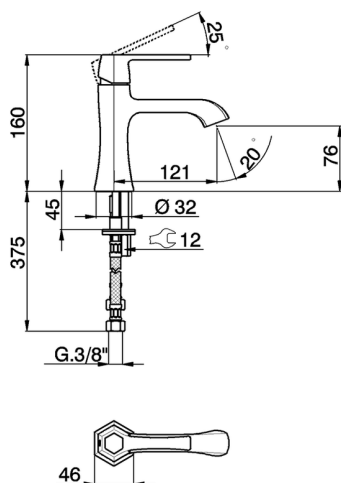

Single lever washbasin mixer **CHERIE_CH000544**

MODEL **CH000544**

Single lever washbasin mixer, without pop-up waste, G.3/8" stainless steel flexible hose

AVAILABLE FINISHINGS

- 
6T 6T Chrome/Matt Black
- 
7C 7C Gold/Matt Black
- 
7D 7D Polished Nickel/Matt Black
- 
7E 7E Rose Gold/Matt Black

CHARACTERISTICS

Cartridge Spare Parts **ZZ94240000**

25 mm Cartridge

Single lever washbasin mixer CHERIE_CH000544

CH000544

<https://en.cisal.it/single-lever-washbasin-mixer-cherie-ch000544>

2026-05-20