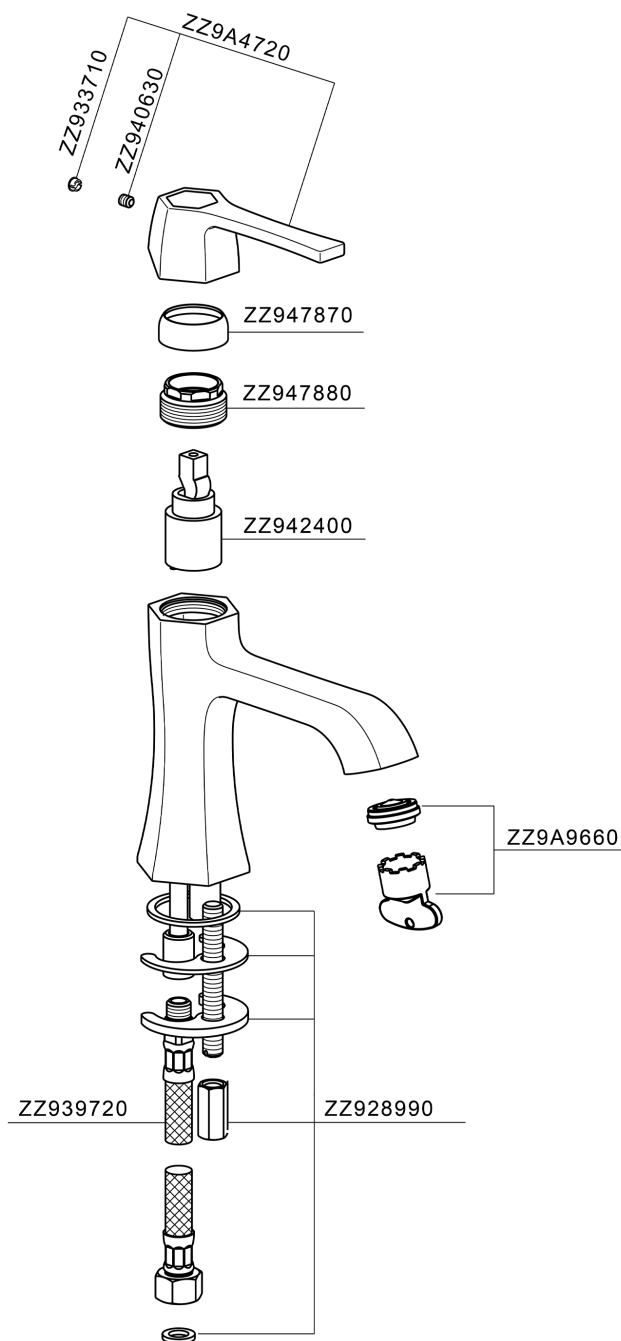

## Single lever washbasin mixer CHERIE\_CH000544

CH000544

<https://en.cisal.it/single-lever-washbasin-mixer-cherie-ch000544>

2026-04-09