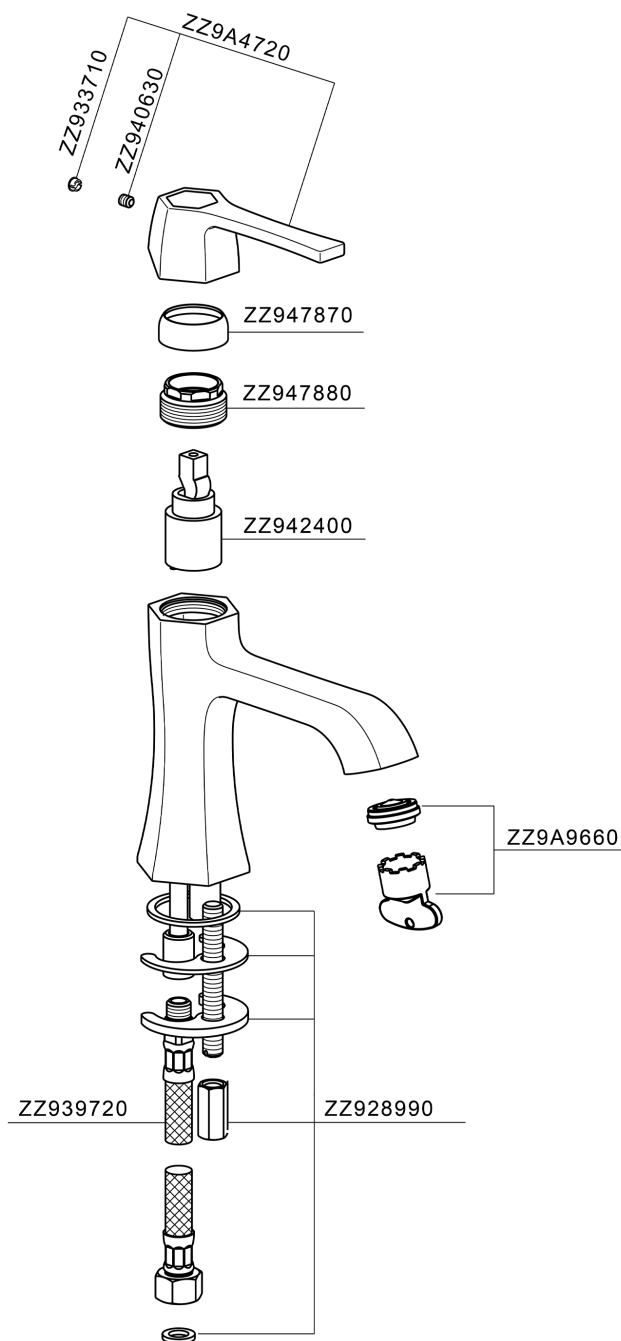

Single lever washbasin mixer CHERIE_CH000544

CH000544

<https://en.cisal.it/single-lever-washbasin-mixer-cherie-ch000544>

2026-05-20