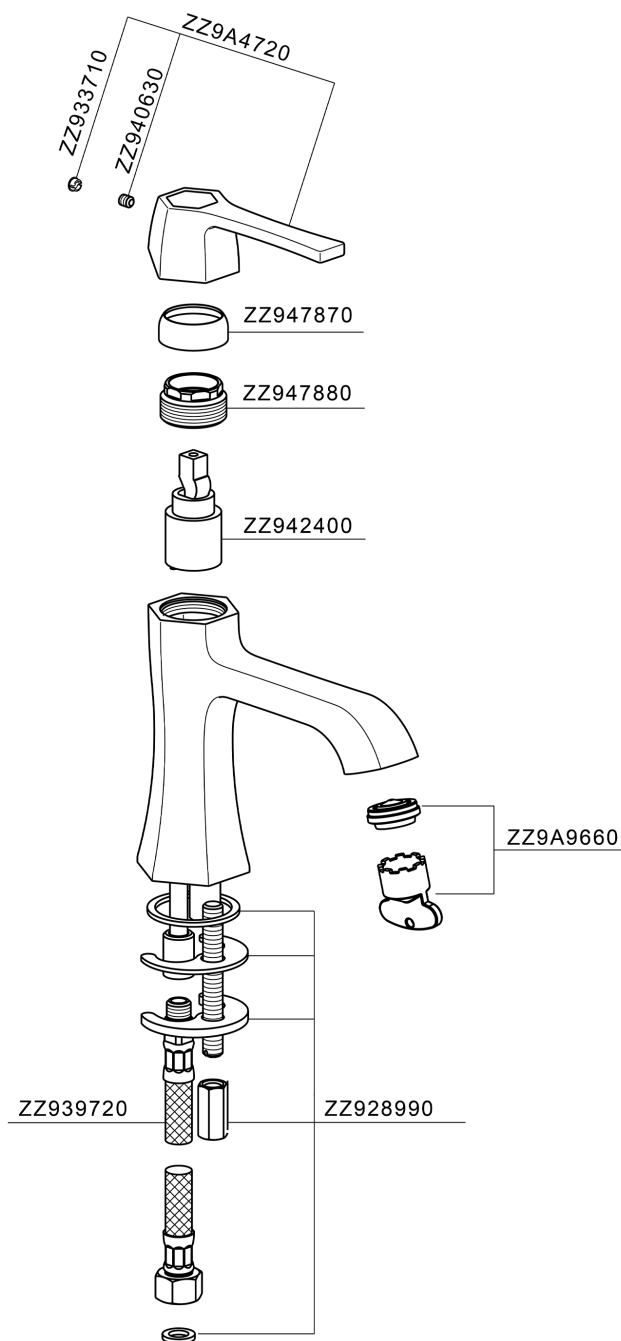

Single lever washbasin mixer CHERIE_CH000544

CH000544

<https://en.cisal.it/single-lever-washbasin-mixer-cherie-ch000544>

2026-04-30