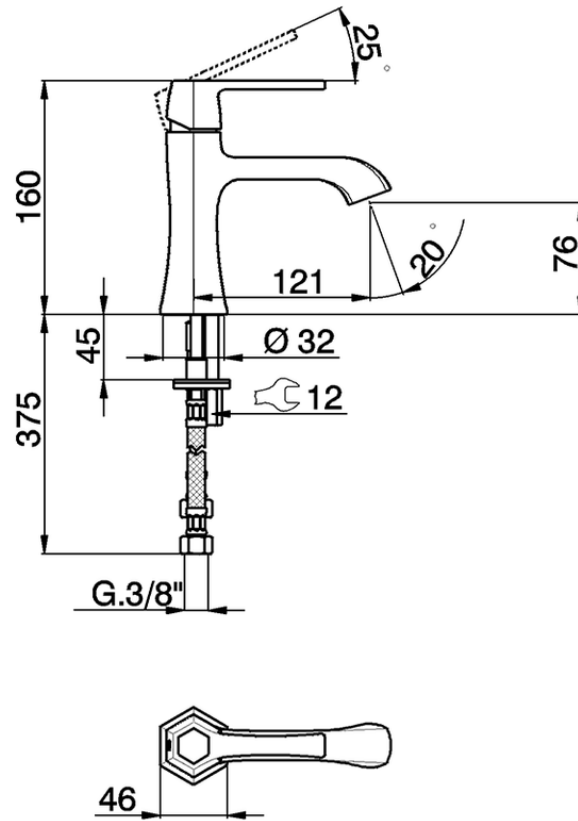

Single lever washbasin mixer CHERIE_CH000544

CH000544

<https://en.cisal.it/single-lever-washbasin-mixer-cherie-ch000544>

2026-04-09