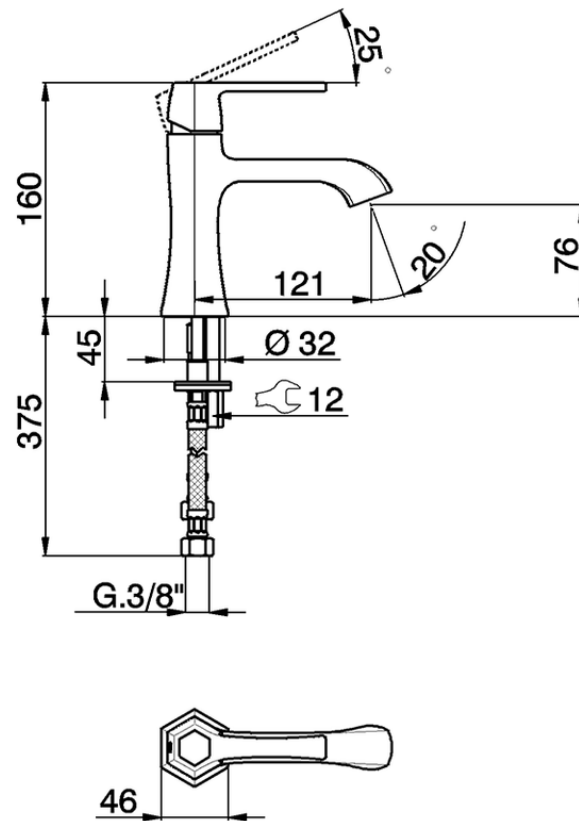

## Single lever washbasin mixer CHERIE\_CH000544

CH000544

<https://en.cisal.it/single-lever-washbasin-mixer-cherie-ch000544>

2026-04-30