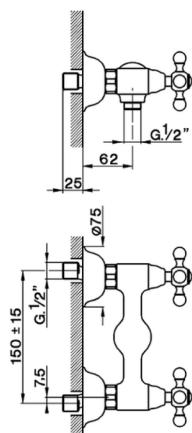

AVAILABLE FINISHINGS

- **21** 21 Chrome
- **24** 24 Gold
- **26** 26 Old Copper
- **27** 27 Old Bronze
- **2A** 2A Satin Brushed Nickel
- **74** 74 Chrome/Gold

CHARACTERISTICS