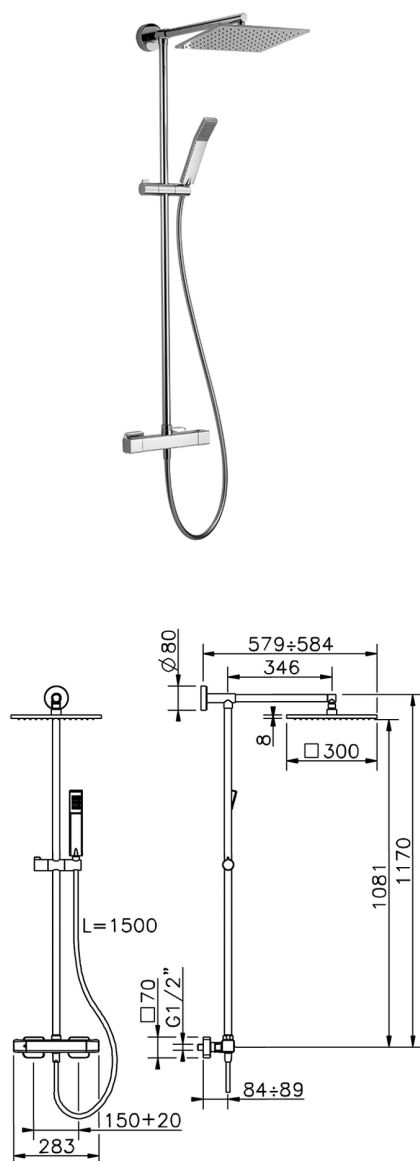

Thermostatic shower column, 2-functions **SHOWER COLUMNS_CUC78085**

MODEL **CUC78085**

Thermostatic shower column, 2-functions, 2 outlet devia stop, sliding handshower holder, 42x18 mm ABS Quad one spray handshower, 300x300 mm Brass square showerhead 8 mm thick, 150 cm smooth SILVERFLEX Flexible Hose

AVAILABLE FINISHINGS

-  **21** 21 Chrome
-  **2B** 2B Polished Nickel
-  **2F** 2F Brushed Nickel
-  **40** 40 Matt Black

CHARACTERISTICS

Cartridge Spare Parts **22.04A.AR - ZZ97279004**

Argo 2 (long filter) Thermostatic Valve

DeviaStop

The Cisal Devia Stop technology allows to adjust the water flow and to direct it to the selected output point (overhead soaker, hand shower, etc).

SafeTouch

The Cisal SafeTouch system maintains the mixer body cool to the touch during operation.