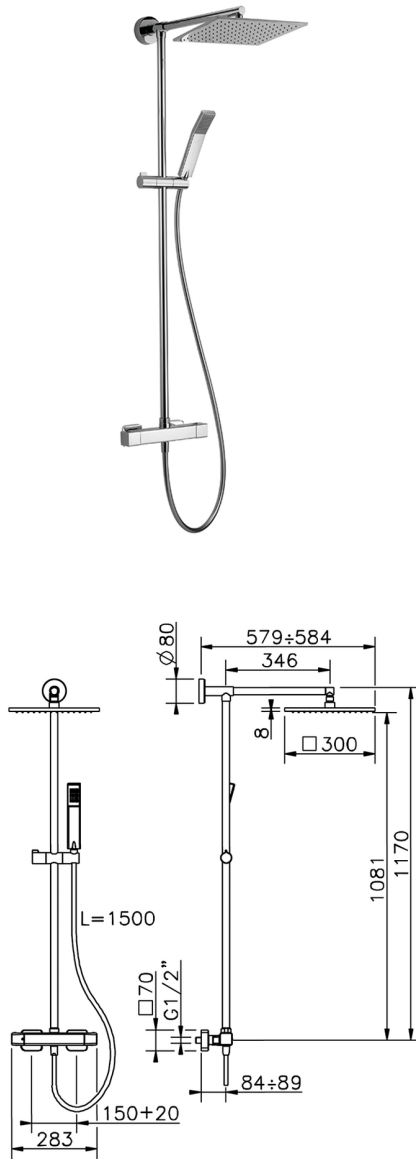

## Thermostatic shower column, 2-functions **SHOWER COLUMNS\_CUC78085**

MODEL **CUC78085**

Thermostatic shower column, 2-functions, 2 outlet devia stop, sliding handshower holder, 42x18 mm ABS Quad one spray handshower, 300x300 mm Brass square showerhead 8 mm thick, 150 cm smooth SILVERFLEX Flexible Hose

### AVAILABLE FINISHINGS

-  **21** 21 Chrome
-  **2B** 2B Polished Nickel
-  **2F** 2F Brushed Nickel
-  **40** 40 Matt Black

### CHARACTERISTICS

Cartridge Spare Parts **22.04A.AR - ZZ97279004**

**Argo 2 (long filter) Thermostatic Valve**

#### DeviaStop

The Cisal Devia Stop technology allows to adjust the water flow and to direct it to the selected output point (overhead soaker, hand shower, etc).