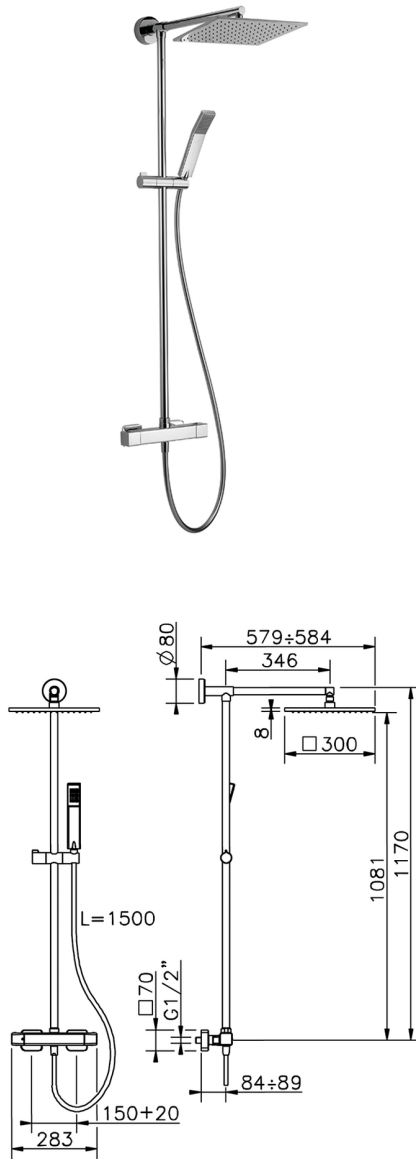

Thermostatic shower column, 2-functions **SHOWER COLUMNS_CUC78085**

MODEL **CUC78085**

Thermostatic shower column, 2-functions, 2 outlet devia stop, sliding handshower holder, 42x18 mm ABS Quad one spray handshower, 300x300 mm Brass square showerhead 8 mm thick, 150 cm smooth SILVERFLEX Flexible Hose

AVAILABLE FINISHINGS

-  **21** 21 Chrome
-  **2B** 2B Polished Nickel
-  **2F** 2F Brushed Nickel
-  **40** 40 Matt Black

CHARACTERISTICS

Cartridge Spare Parts **22.04A.AR - ZZ97279004**

Argo 2 (long filter) Thermostatic Valve

DeviaStop

The Cisal Devia Stop technology allows to adjust the water flow and to direct it to the selected output point (overhead soaker, hand shower, etc).

SafeTouch

The Cisal SafeTouch system maintains the mixer body cool to the touch during operation.