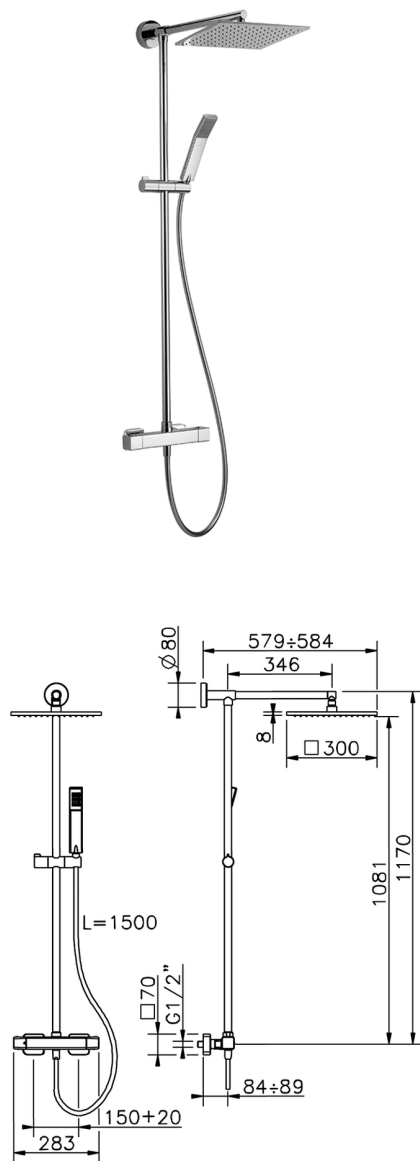

## Thermostatic shower column, 2-functions **SHOWER COLUMNS\_CUC78085**

MODEL **CUC78085**

Thermostatic shower column, 2-functions, 2 outlet devia stop, sliding handshower holder, 42x18 mm ABS Quad one spray handshower, 300x300 mm Brass square showerhead 8 mm thick, 150 cm smooth SILVERFLEX Flexible Hose

### AVAILABLE FINISHINGS

-  **21** 21 Chrome
-  **2B** 2B Polished Nickel
-  **2F** 2F Brushed Nickel
-  **40** 40 Matt Black

### CHARACTERISTICS

Cartridge Spare Parts **22.04A.AR - ZZ97279004**

**Argo 2 (long filter) Thermostatic Valve**

#### DeviaStop

The Cisal Devia Stop technology allows to adjust the water flow and to direct it to the selected output point (overhead soaker, hand shower, etc).