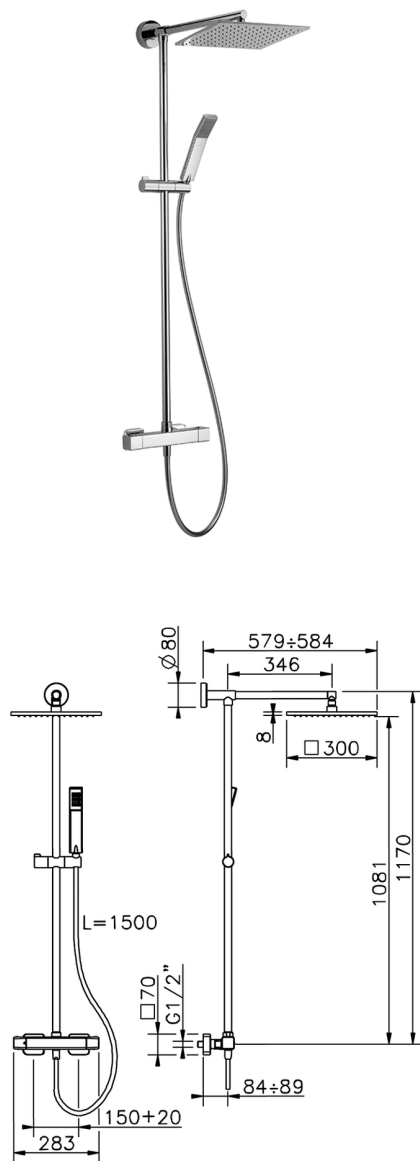

Thermostatic shower column, 2-functions **SHOWER COLUMNS_CUC78085**

MODEL **CUC78085**

Thermostatic shower column, 2-functions, 2 outlet devia stop, sliding handshower holder, 42x18 mm ABS Quad one spray handshower, 300x300 mm Brass square showerhead 8 mm thick, 150 cm smooth SILVERFLEX Flexible Hose

AVAILABLE FINISHINGS

-  **21** 21 Chrome
-  **2B** 2B Polished Nickel
-  **2F** 2F Brushed Nickel
-  **40** 40 Matt Black

CHARACTERISTICS

Cartridge Spare Parts **22.04A.AR - ZZ97279004**

Argo 2 (long filter) Thermostatic Valve

DeviaStop

The Cisal Devia Stop technology allows to adjust the water flow and to direct it to the selected output point (overhead soaker, hand shower, etc).

SafeTouch

The Cisal SafeTouch system maintains the mixer body cool to the touch during operation.