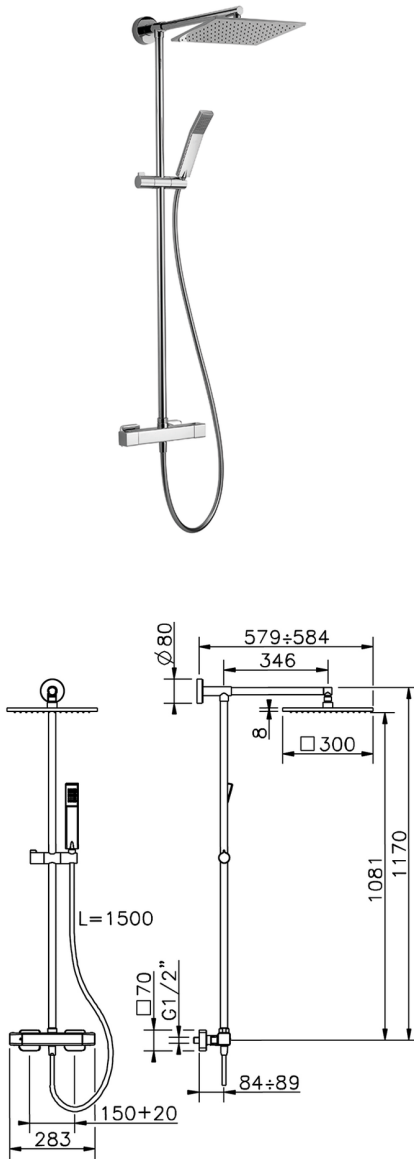

Thermostatic shower column, 2-functions **SHOWER COLUMNS_CUC78085**

MODEL **CUC78085**

Thermostatic shower column, 2-functions, 2 outlet deviasop, sliding handshower holder, 42x18 mm ABS Quad one spray handshower, 300x300 mm Brass square showerhead 8 mm thick, 150 cm smooth SILVERFLEX Flexible Hose

AVAILABLE FINISHINGS

-  **21** 21 Chrome
-  **2B** 2B Polished Nickel
-  **2F** 2F Brushed Nickel
-  **40** 40 Matt Black

CHARACTERISTICS

Cartridge Spare Parts **22.04A.AR - ZZ97279004**

Argo 2 (long filter) Thermostatic Valve

DeviaStop

The Cisal Devia Stop technology allows to adjust the water flow and to direct it to the selected output point (overhead soaker, hand shower, etc).

SafeTouch

The Cisal SafeTouch system maintains the mixer body cool to the touch during operation.