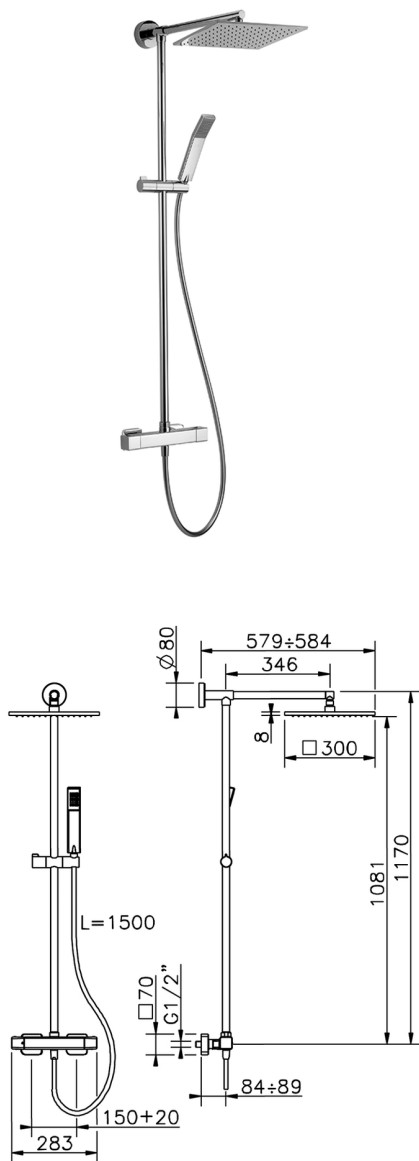

## Thermostatic shower column, 2-functions **SHOWER COLUMNS\_CUC78085**

MODEL **CUC78085**

Thermostatic shower column, 2-functions, 2 outlet devia stop, sliding handshower holder, 42x18 mm ABS Quad one spray handshower, 300x300 mm Brass square showerhead 8 mm thick, 150 cm smooth SILVERFLEX Flexible Hose

### AVAILABLE FINISHINGS

-  **21** 21 Chrome
-  **2B** 2B Polished Nickel
-  **2F** 2F Brushed Nickel
-  **40** 40 Matt Black

### CHARACTERISTICS

Cartridge Spare Parts **22.04A.AR - ZZ97279004**

**Argo 2 (long filter) Thermostatic Valve**

#### DeviaStop

The Cisal Devia Stop technology allows to adjust the water flow and to direct it to the selected output point (overhead soaker, hand shower, etc).