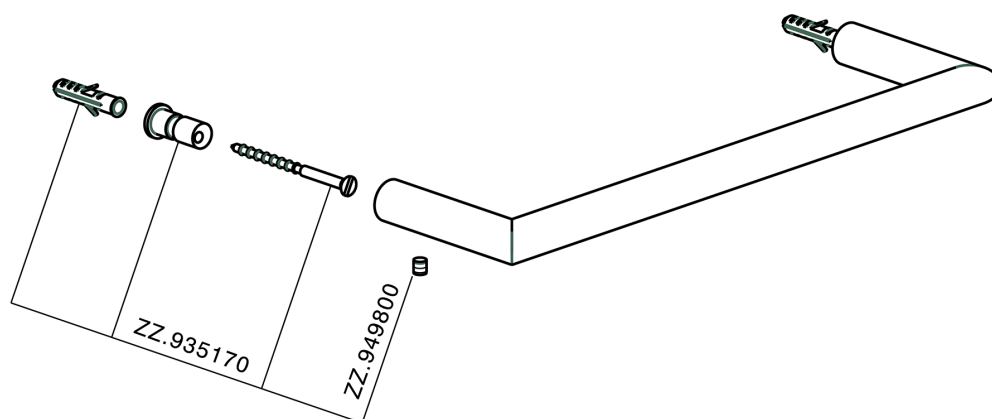

Towel holder BATHROOM ACCESSORIES_SY090100

MODEL **SY090100**

Towel holder

AVAILABLE FINISHINGS

-  **21** 21 Chrome
-  **2B** 2B Polished Nickel
-  **2F** 2F Brushed Nickel
-  **2P** 2P Rose Gold
-  **2Q** 2Q Black Titanium
-  **40** 40 Matt Black
-  **4Q** 4Q Matt White

CHARACTERISTICS

Towel holder BATHROOM ACCESSORIES_SY090100

SY090100

<https://en.cisal.it/towel-holder-bathroom-accessories-sy090100>

2026-06-14