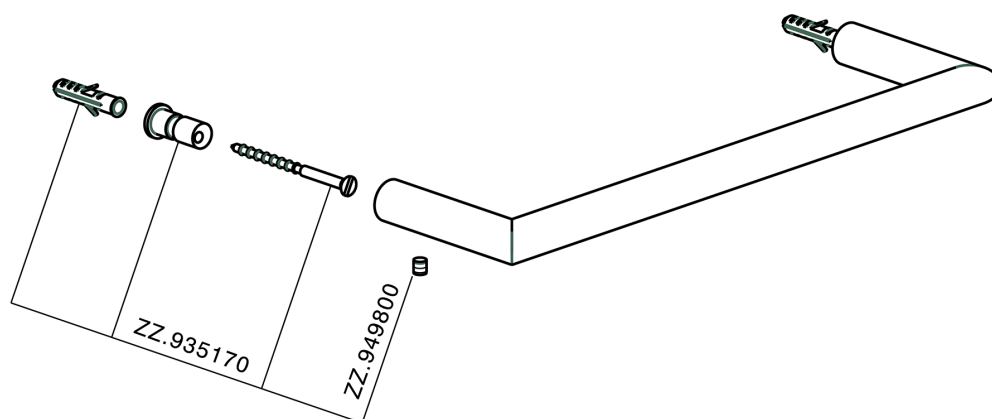

Towel holder BATHROOM ACCESSORIES_SY090100

MODEL **SY090100**

Towel holder

AVAILABLE FINISHINGS

- 
21 21 Chrome
- 
2B 2B Polished Nickel
- 
2F 2F Brushed Nickel
- 
2P 2P Rose Gold
- 
2Q 2Q Black Titanium
- 
40 40 Matt Black
- 
4Q 4Q Matt White

CHARACTERISTICS

Towel holder BATHROOM ACCESSORIES_SY090100

SY090100

<https://en.cisal.it/towel-holder-bathroom-accessories-sy090100>

2026-04-28