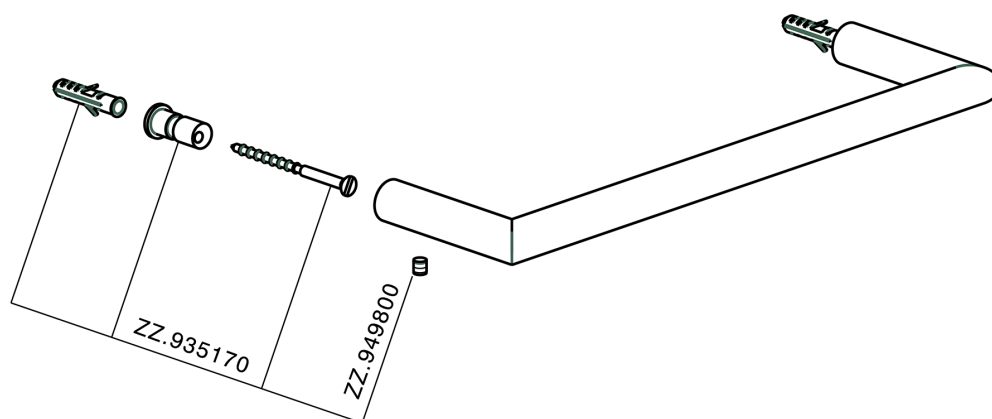

Towel holder BATHROOM ACCESSORIES_SY090100

SY090100

<https://en.cisal.it/towel-holder-bathroom-accessories-sy090100>

2026-06-10