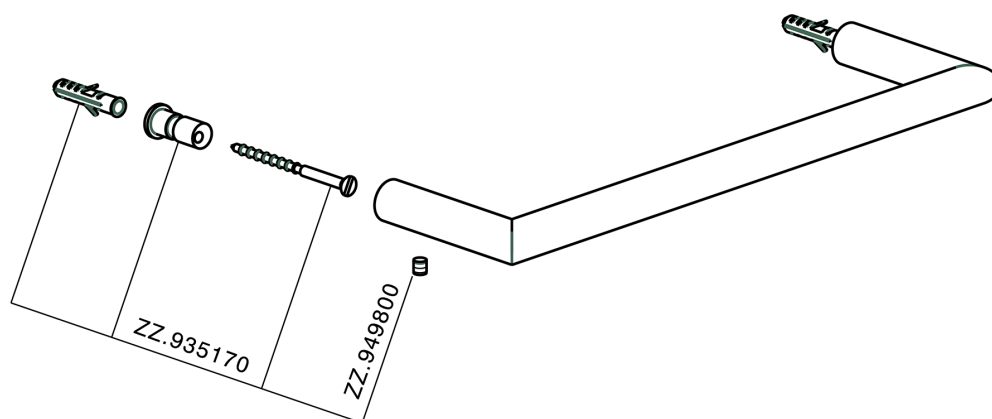

Towel holder BATHROOM ACCESSORIES_SY090100

SY090100

<https://en.cisal.it/towel-holder-bathroom-accessories-sy090100>

2026-06-19