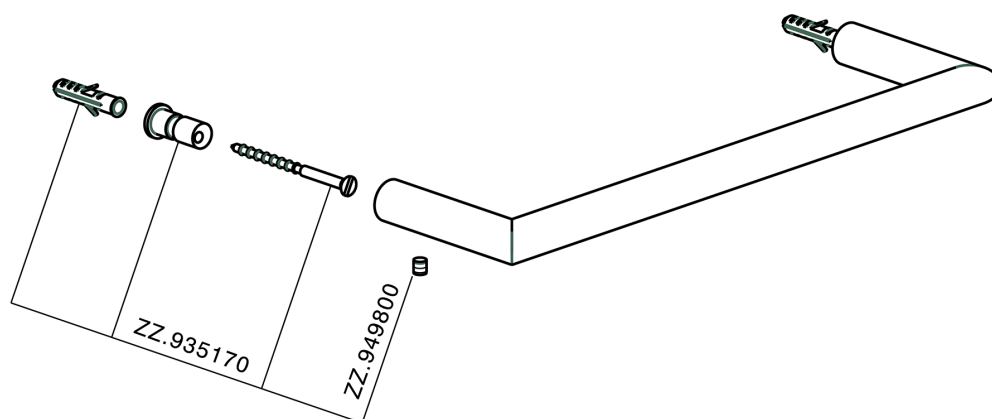

Towel holder BATHROOM ACCESSORIES_SY090100

MODEL **SY090100**

Towel holder

AVAILABLE FINISHINGS

-  **21** 21 Chrome
-  **2B** 2B Polished Nickel
-  **2F** 2F Brushed Nickel
-  **2P** 2P Rose Gold
-  **2Q** 2Q Black Titanium
-  **40** 40 Matt Black
-  **4Q** 4Q Matt White

CHARACTERISTICS

Towel holder BATHROOM ACCESSORIES_SY090100

SY090100

<https://en.cisal.it/towel-holder-bathroom-accessories-sy090100>

2026-04-26