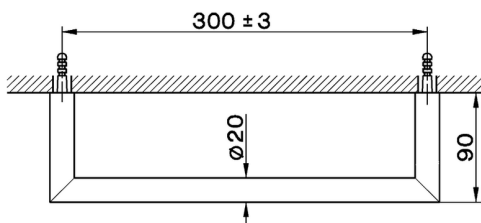

Towel holder BATHROOM ACCESSORIES_SY090100

MODEL **SY090100**

Towel holder

AVAILABLE FINISHINGS

- 21** 21 Chrome
- 2B** 2B Polished Nickel
- 2F** 2F Brushed Nickel
- 2P** 2P Rose Gold
- 2Q** 2Q Black Titanium
- 40** 40 Matt Black
- 4Q** 4Q Matt White