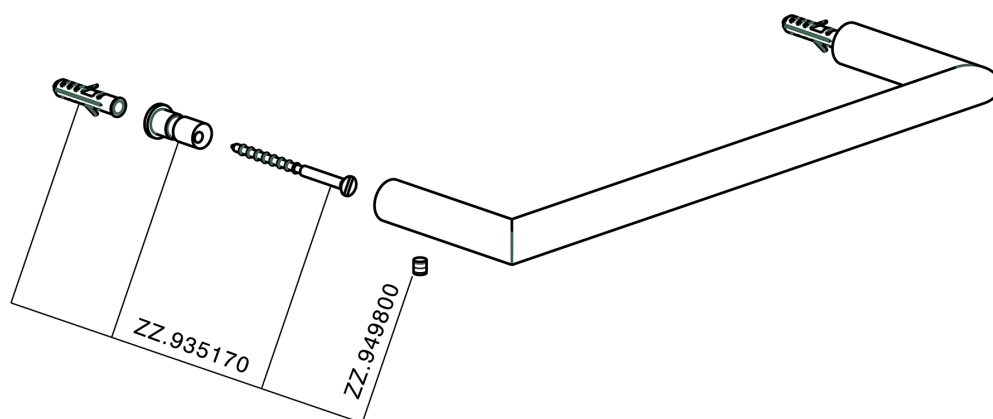

Towel holder BATHROOM ACCESSORIES_SY090100

MODEL **SY090100**

Towel holder

AVAILABLE FINISHINGS

- 21** 21 Chrome
- 2B** 2B Polished Nickel
- 2F** 2F Brushed Nickel
- 2P** 2P Rose Gold
- 2Q** 2Q Black Titanium
- 40** 40 Matt Black
- 4Q** 4Q Matt White

CHARACTERISTICS

Towel holder BATHROOM ACCESSORIES_SY090100

SY090100

<https://en.cisal.it/towel-holder-bathroom-accessories-sy090100>

2026-06-16