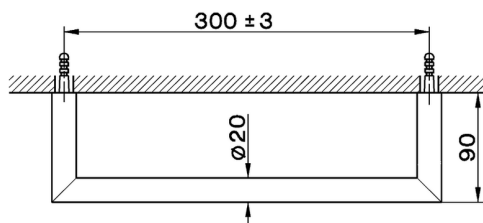

Towel holder BATHROOM ACCESSORIES_SY090100

MODEL **SY090100**

Towel holder

AVAILABLE FINISHINGS

-  **21** 21 Chrome
-  **2B** 2B Polished Nickel
-  **2F** 2F Brushed Nickel
-  **2P** 2P Rose Gold
-  **2Q** 2Q Black Titanium
-  **40** 40 Matt Black
-  **4Q** 4Q Matt White