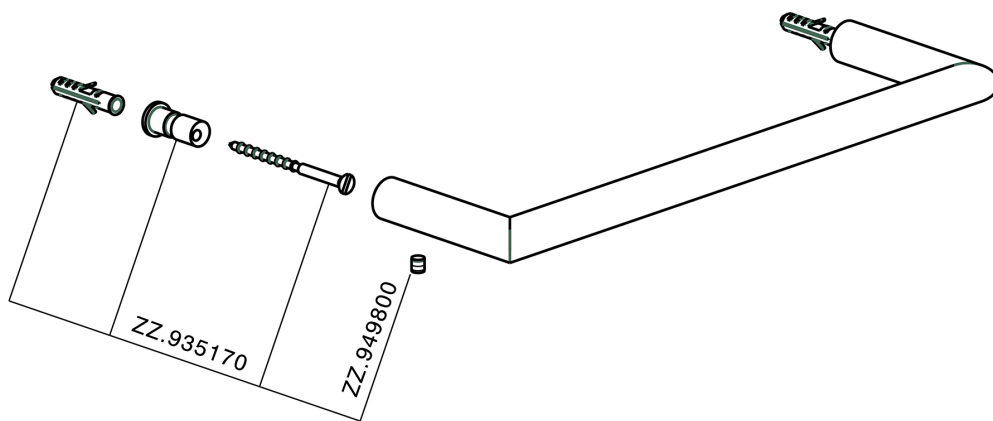

Towel holder BATHROOM ACCESSORIES_SY090100

MODEL **SY090100**

Towel holder

AVAILABLE FINISHINGS

-  **21** 21 Chrome
-  **2B** 2B Polished Nickel
-  **2F** 2F Brushed Nickel
-  **2P** 2P Rose Gold
-  **2Q** 2Q Black Titanium
-  **40** 40 Matt Black
-  **4Q** 4Q Matt White

CHARACTERISTICS

Towel holder BATHROOM ACCESSORIES_SY090100

SY090100

<https://en.cisal.it/towel-holder-bathroom-accessories-sy090100>

2026-04-06