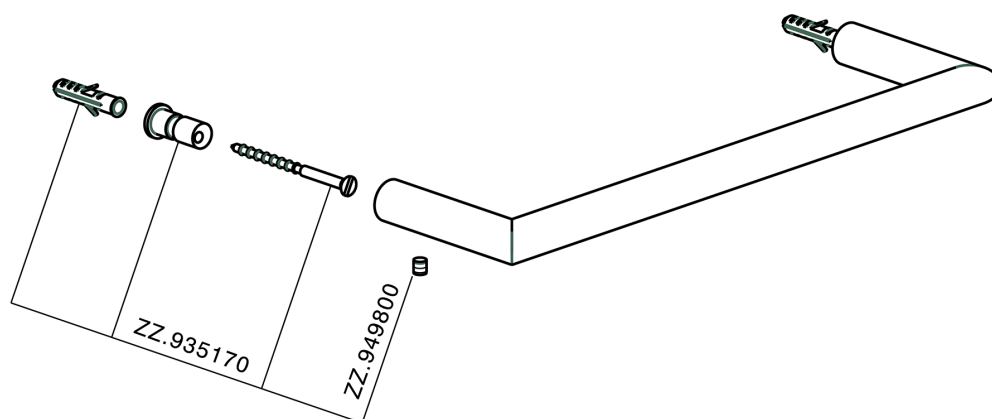

Towel holder BATHROOM ACCESSORIES_SY090100

MODEL **SY090100**

Towel holder

AVAILABLE FINISHINGS

-  **21** 21 Chrome
-  **2B** 2B Polished Nickel
-  **2F** 2F Brushed Nickel
-  **2P** 2P Rose Gold
-  **2Q** 2Q Black Titanium
-  **40** 40 Matt Black
-  **4Q** 4Q Matt White

CHARACTERISTICS

Towel holder BATHROOM ACCESSORIES_SY090100

SY090100

<https://en.cisal.it/towel-holder-bathroom-accessories-sy090100>

2026-06-06