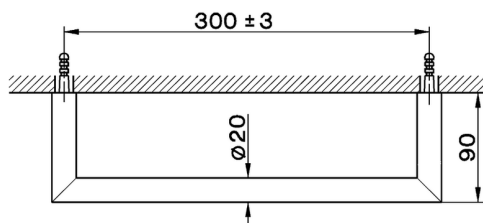

2P 2P Rose Gold
- 

2Q 2Q Black Titanium
- 

40 40 Matt Black
- 

4Q 4Q Matt White

CHARACTERISTICS

Towel holder BATHROOM ACCESSORIES_SY090100

SY090100

<https://en.cisal.it/towel-holder-bathroom-accessories-sy090100>