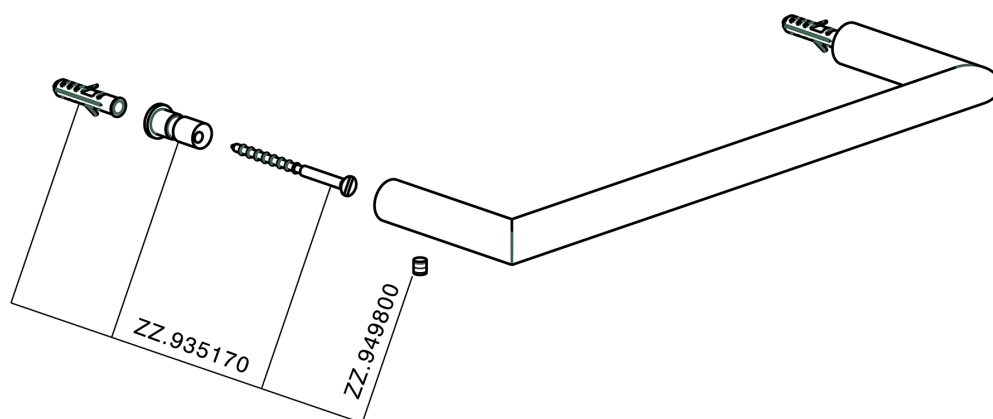

Towel holder BATHROOM ACCESSORIES_SY090100

MODEL **SY090100**

Towel holder

AVAILABLE FINISHINGS

- 

21 21 Chrome
- 

2B 2B Polished Nickel
- 

2F 2F Brushed Nickel
- 

2P 2P Rose Gold
- 

2Q 2Q Black Titanium
- 

40 40 Matt Black
- 

4Q 4Q Matt White

CHARACTERISTICS

Towel holder BATHROOM ACCESSORIES_SY090100

SY090100

<https://en.cisal.it/towel-holder-bathroom-accessories-sy090100>