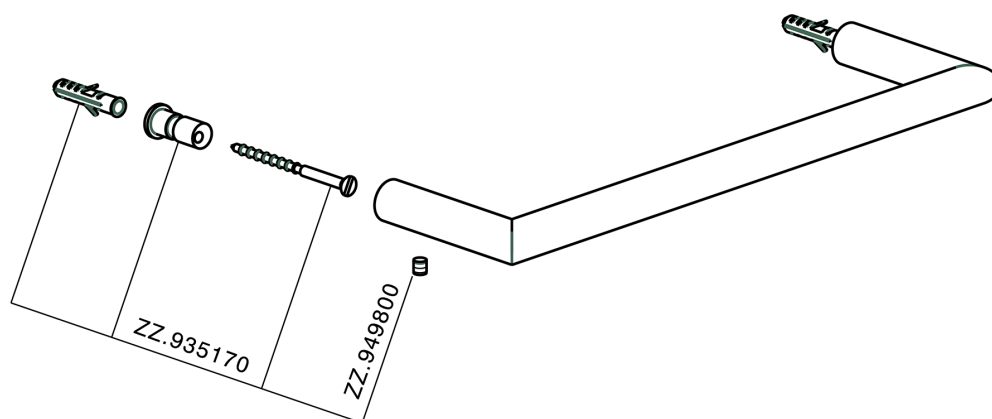

Towel holder BATHROOM ACCESSORIES_SY090100

SY090100

<https://en.cisal.it/towel-holder-bathroom-accessories-sy090100>

2026-04-27