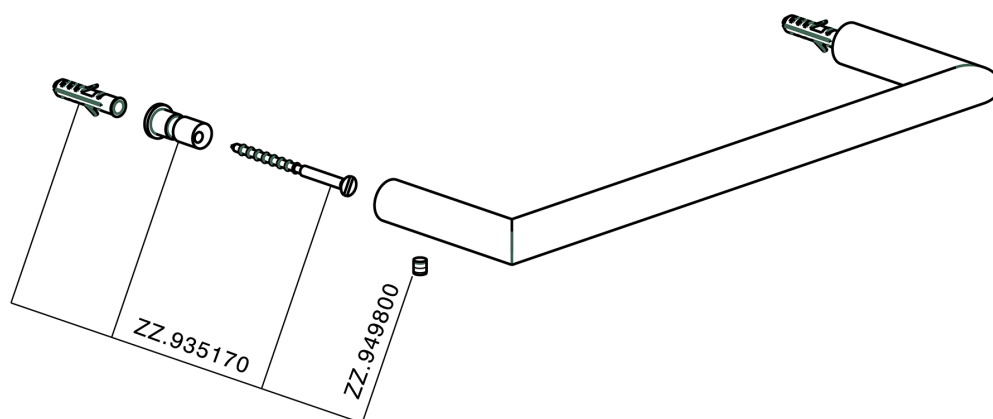

Towel holder BATHROOM ACCESSORIES_SY090100

SY090100

<https://en.cisal.it/towel-holder-bathroom-accessories-sy090100>

2026-06-13