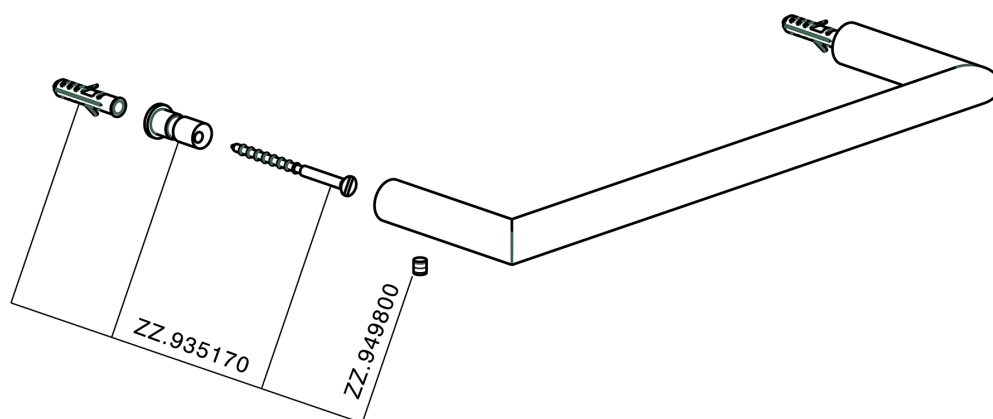

Towel holder BATHROOM ACCESSORIES_SY090100

MODEL **SY090100**

Towel holder

AVAILABLE FINISHINGS

-  **21** 21 Chrome
-  **2B** 2B Polished Nickel
-  **2F** 2F Brushed Nickel
-  **2P** 2P Rose Gold
-  **2Q** 2Q Black Titanium
-  **40** 40 Matt Black
-  **4Q** 4Q Matt White

CHARACTERISTICS

Towel holder BATHROOM ACCESSORIES_SY090100

SY090100

<https://en.cisal.it/towel-holder-bathroom-accessories-sy090100>

2026-06-13