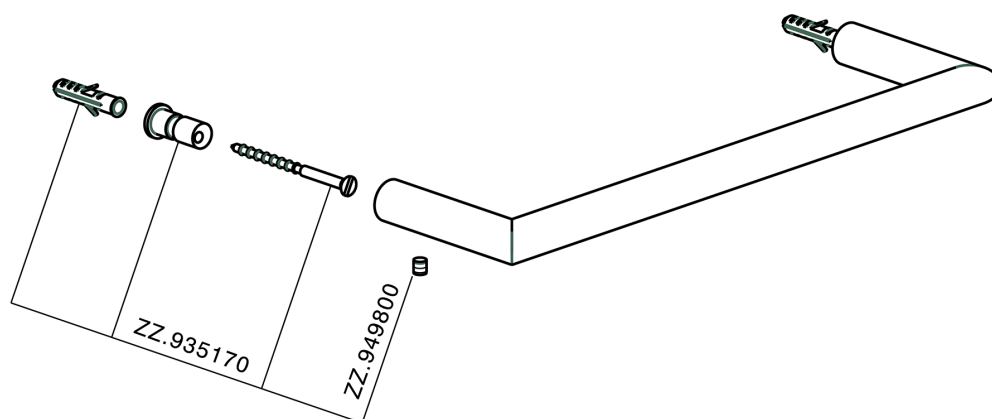

Towel holder BATHROOM ACCESSORIES_SY090100

SY090100

<https://en.cisal.it/towel-holder-bathroom-accessories-sy090100>

2026-05-17