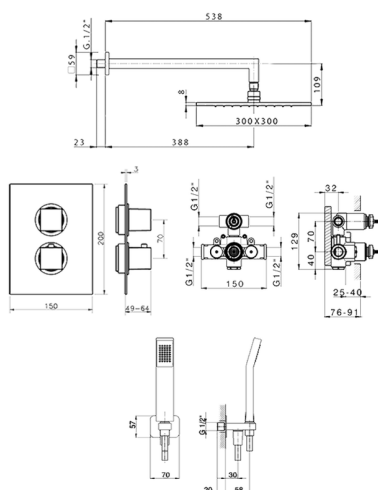

Concealed thermostatic shower mixer ROADSTER ACCENT_RA0KT010

MODEL **RA0KT010**

Concealed thermostatic shower mixer, 1/2" Concealed Thermostatic Mixer, 2 outlet devia stop cartridge, wall mounted adjustable handshower bracket, 400 mm shower arm with headshower, 300x300 mm square showerhead 8 mm thick, 42x18 mm ABS Quad one spray handshower, 1/2" wall elbow, 150 cm smooth SILVERFLEX Flexible Hose

AVAILABLE FINISHINGS

CHARACTERISTICS

Cartridge Spare Parts **24.04A.PP**

8x20 Plus P Thermostatic Valve

DeviaStop

The Cisal Devia Stop technology allows to adjust the water flow and to direct it to the selected output point (overhead soaker, hand shower, etc).