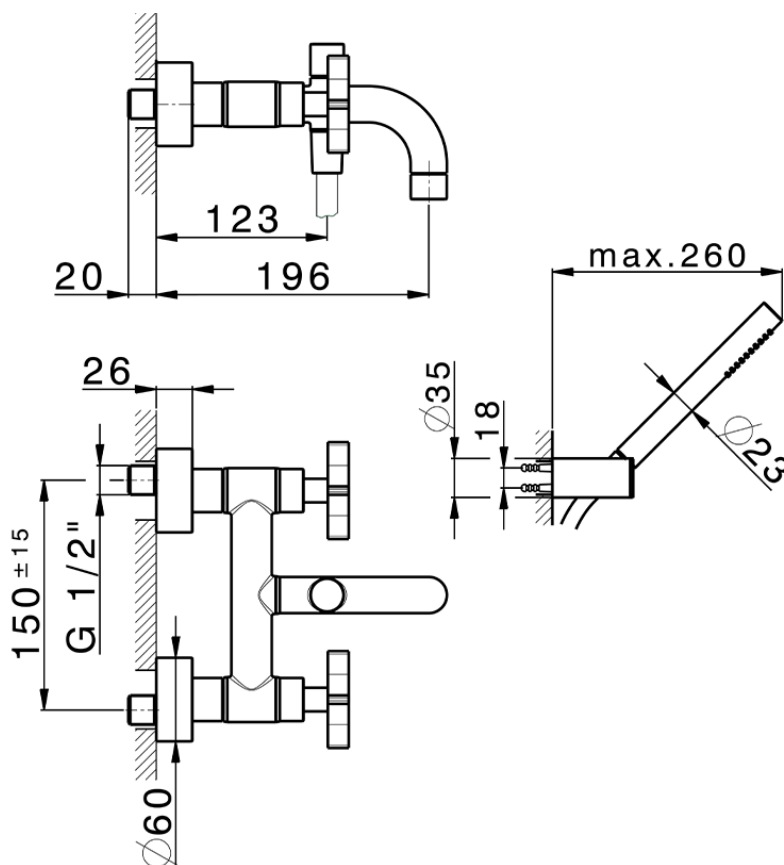

Bath mixer, with full equipment GRACE_GS000120

GS000120

<https://en.cisal.it/bath-mixer-with-full-equipment-grace-gs000120>

2026-06-10