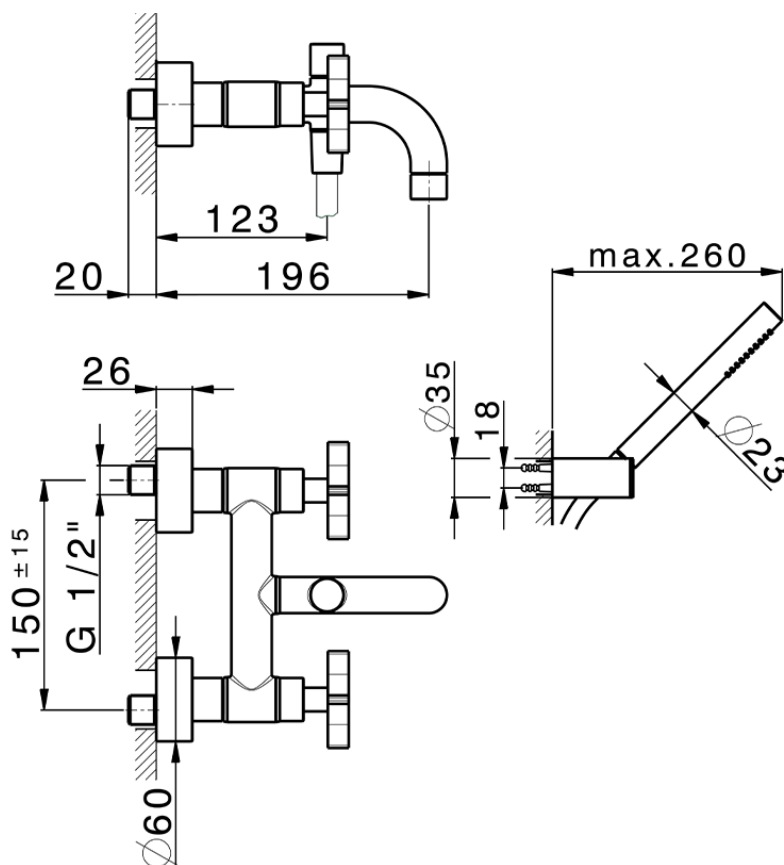

Bath mixer, with full equipment GRACE_GS000120

GS000120

<https://en.cisal.it/bath-mixer-with-full-equipment-grace-gs000120>

2026-04-08