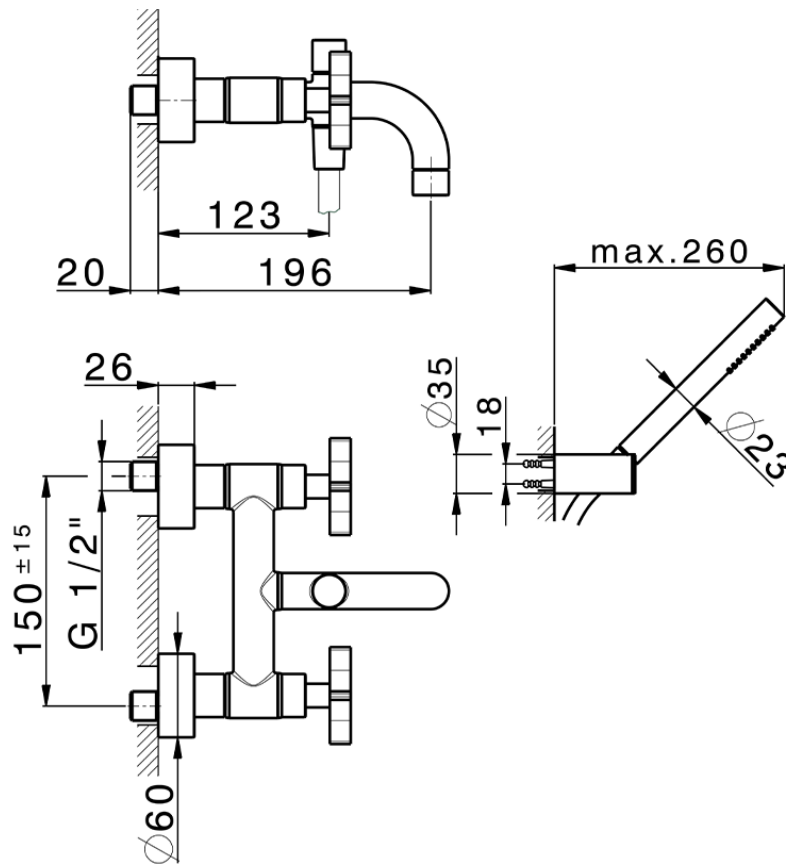

Bath mixer, with full equipment GRACE\_GS000120

GS000120

<https://en.cisal.it/bath-mixer-with-full-equipment-grace-gs000120>

2026-06-08