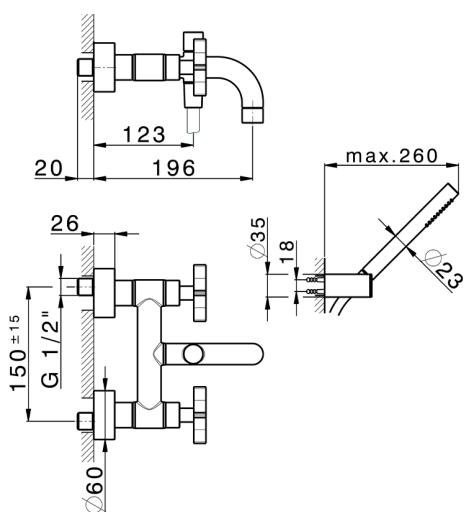

CHARACTERISTICS

2026-04-10