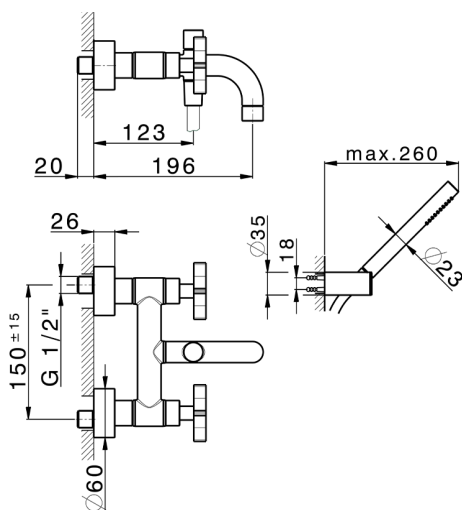

CHARACTERISTICS

2026-04-28