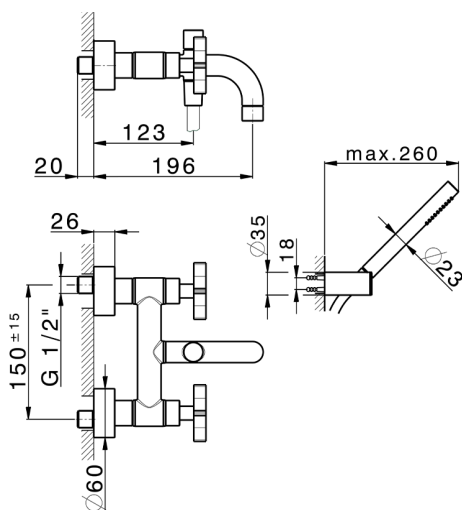

CHARACTERISTICS

2026-04-08