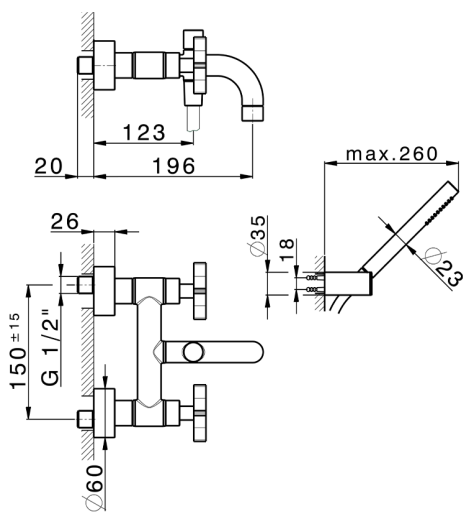

CHARACTERISTICS

2026-04-29