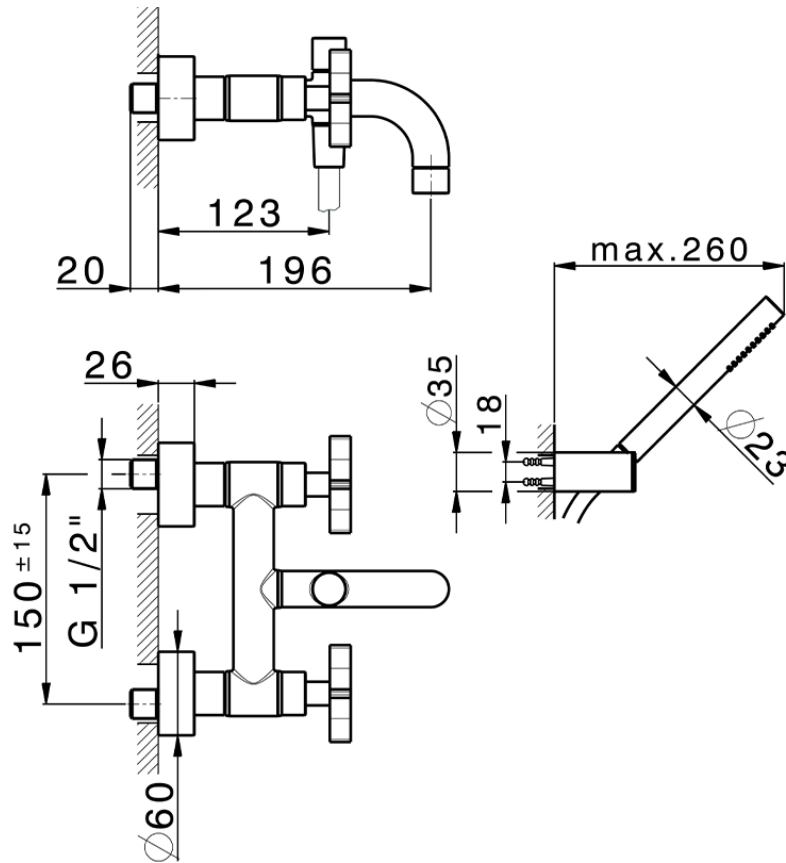

Bath mixer, with full equipment GRACE\_GS000120

GS000120

<https://en.cisal.it/bath-mixer-with-full-equipment-grace-gs000120>

2026-05-19