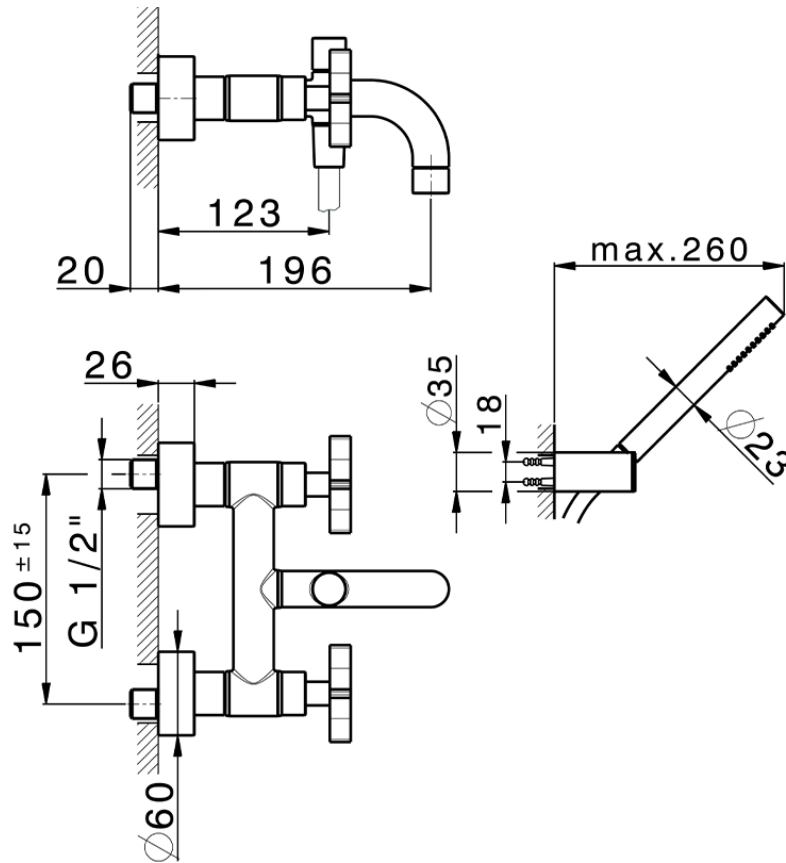

Bath mixer, with full equipment GRACE\_GS000120

GS000120

<https://en.cisal.it/bath-mixer-with-full-equipment-grace-gs000120>

2026-06-14