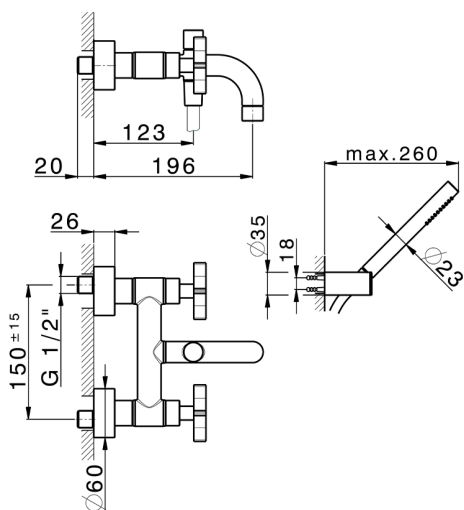

CHARACTERISTICS

2026-06-13