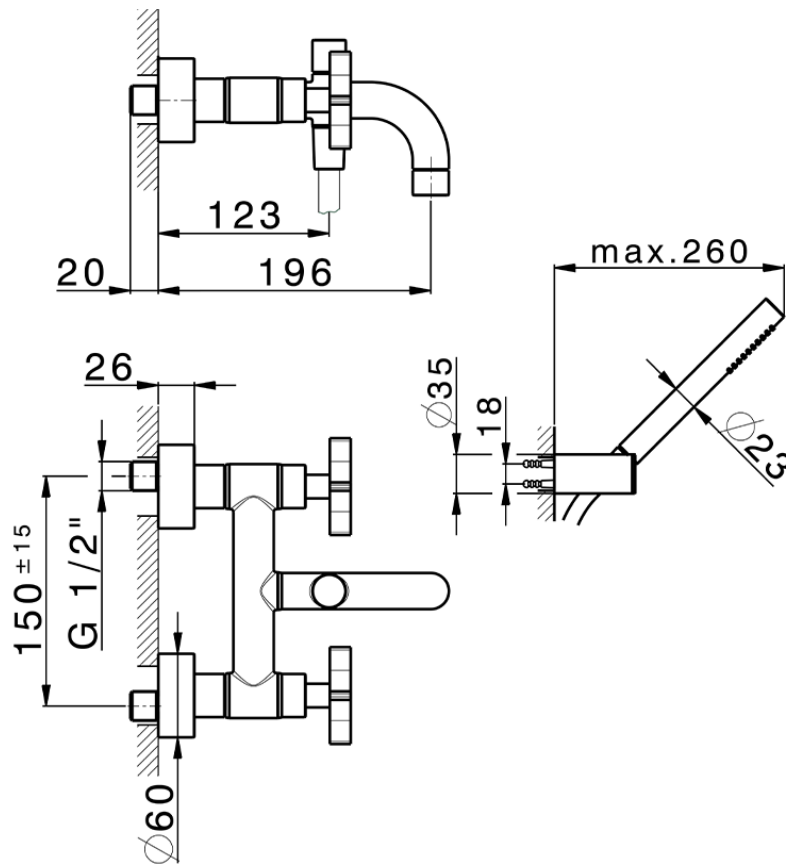

Bath mixer, with full equipment GRACE_GS000120

GS000120

<https://en.cisal.it/bath-mixer-with-full-equipment-grace-gs000120>

2026-05-19