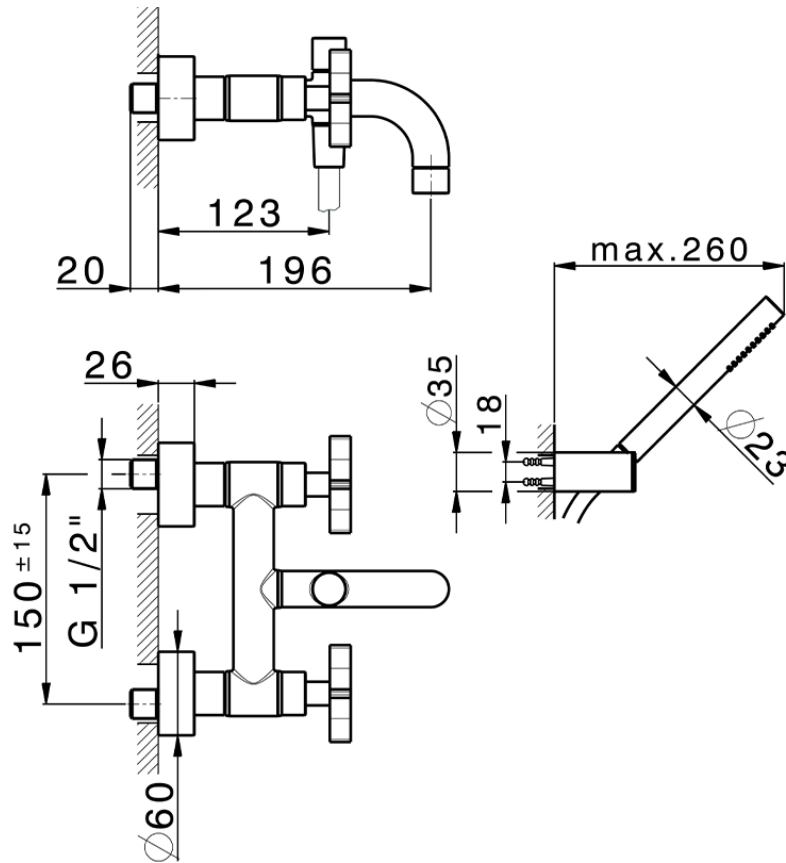

Bath mixer, with full equipment GRACE_GS000120

GS000120

<https://en.cisal.it/bath-mixer-with-full-equipment-grace-gs000120>

2026-06-13