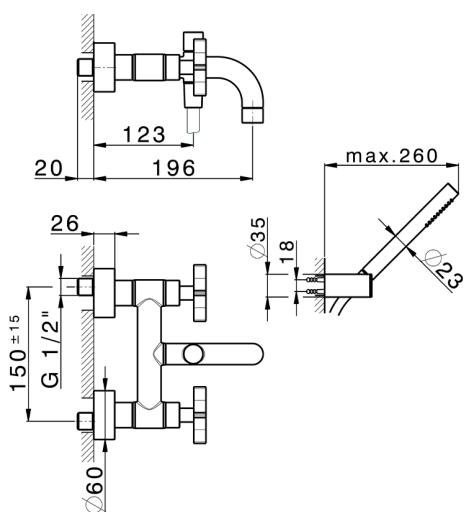

CHARACTERISTICS

2026-06-09