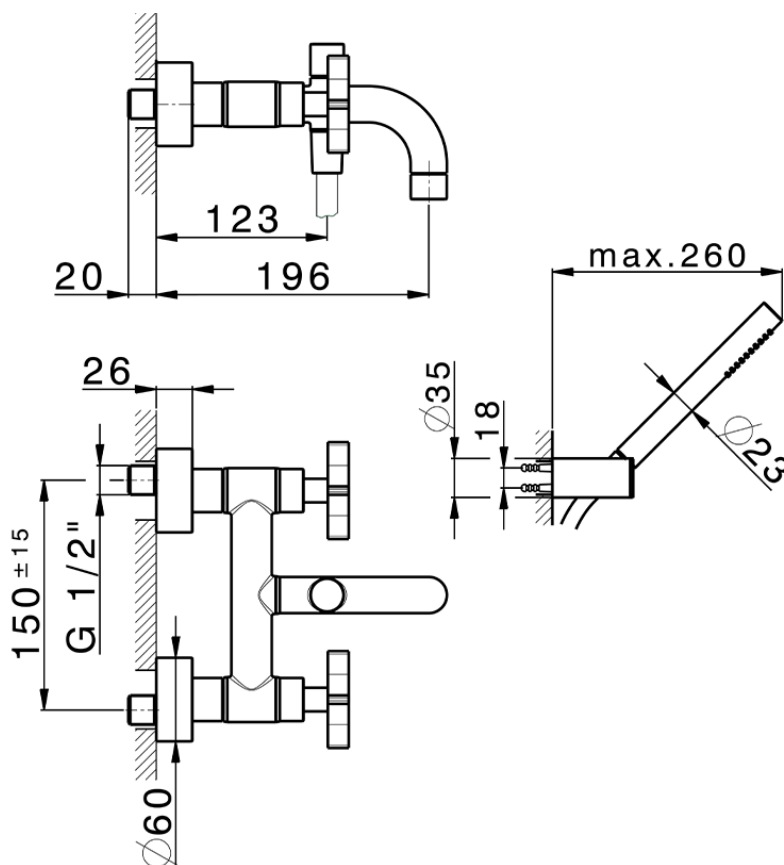

Bath mixer, with full equipment GRACE_GS000120

GS000120

<https://en.cisal.it/bath-mixer-with-full-equipment-grace-gs000120>

2026-06-09