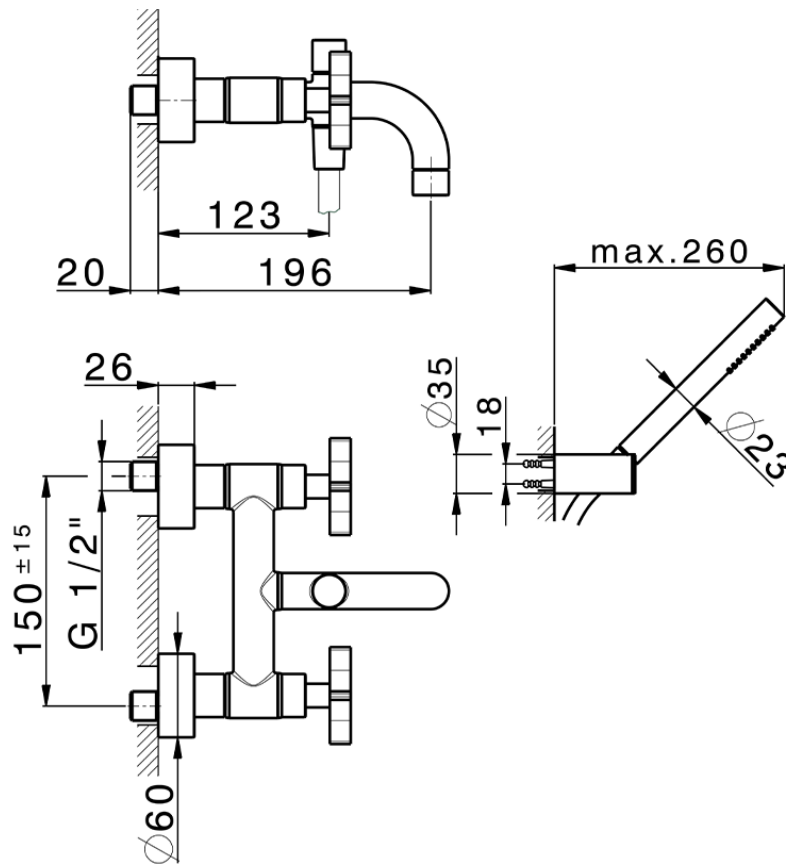

Bath mixer, with full equipment GRACE_GS000120

GS000120

<https://en.cisal.it/bath-mixer-with-full-equipment-grace-gs000120>

2026-04-08