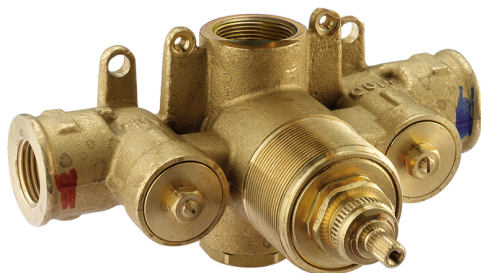

Exposed part for concealed thermo shower valve SLIM_SM007200

MODEL **SM007200**

Exposed part for concealed thermo shower valve, without stop valve, without concealed part, for items ZA007220

AVAILABLE FINISHINGS

-  **21** 21 Chrome
-  **2B** 2B Polished Nickel
-  **40** 40 Matt Black
-  **4Q** 4Q Matt White

CHARACTERISTICS

Installation **Concealed**
 Required concealed parts **ZA007220**

Thermostatic

The Cisal thermostatic is your personal water manager, helping you to handle, control and save water and energy.

3/4 Concealed thermostatic valve CONCEALED_ZA007220

MODEL **ZA007220**

3/4" Concealed thermostatic valve, without
Stopvalve, without trim kit

AVAILABLE FINISHINGS

CHARACTERISTICS

Concealed **1**
Cartridge Spare Parts **23.51A.HF**
HF Thermostatic Valve

Piastra/Plate/Plaque/Platte/Placa
2-3mm: XX 25-40 YY 76-91
10mm: XX 16-31 YY 65-80

Thermostatic

The Cisal thermostatic is your personal water manager, helping you to handle, control and save water and energy.