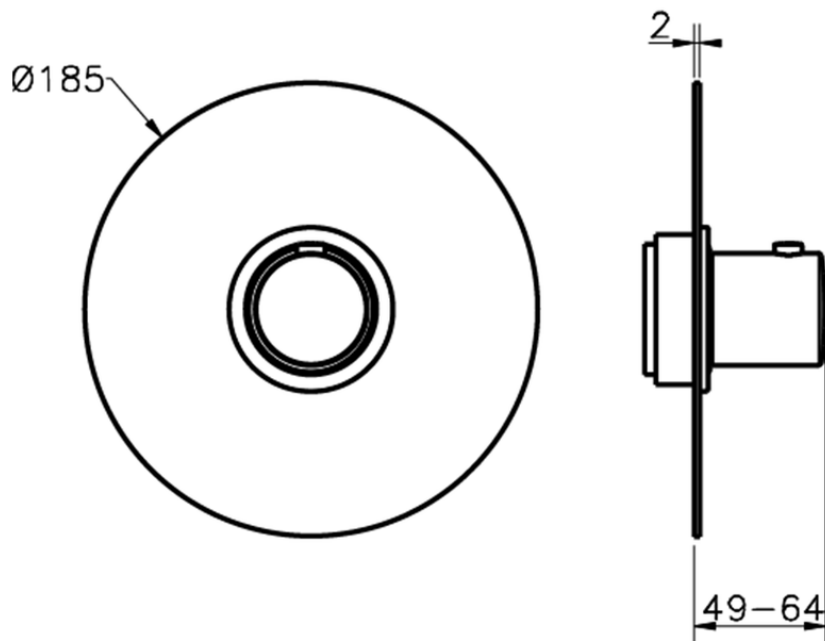

## Exposed part for concealed thermo shower valve SLIM\_SM007200

SM007200

<https://en.cisal.it/exposed-part-for-concealed-thermo-shower-valve-slim-sm007200>

Piastra/Plate/Plaque/Platte/Placa

2-3mm: XX 25-40 YY 76-91

10mm: XX 16-31 YY 65-80

ZA007220

<https://en.cisal.it/3-4-concealed-thermostatic-valve-concealed-za007220>

2026-06-13