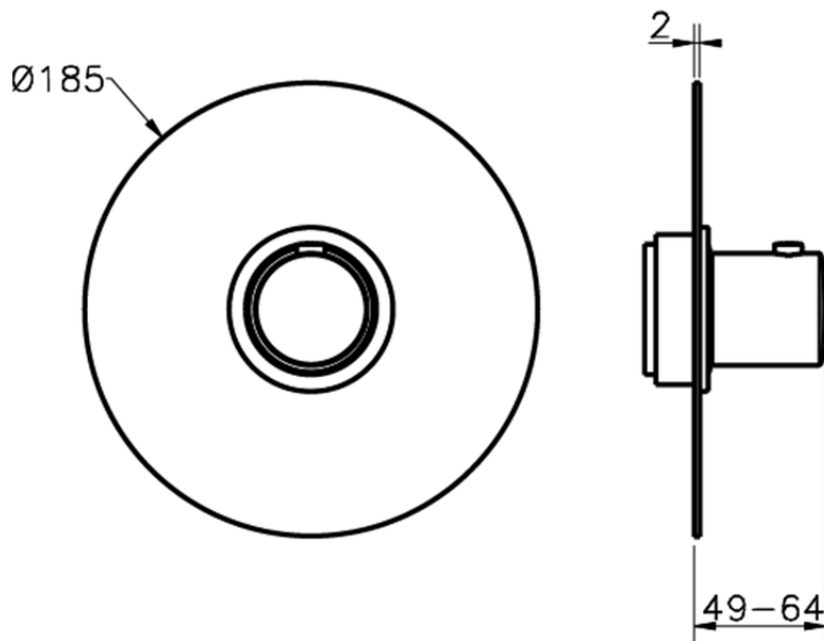

Exposed part for concealed thermo shower valve SLIM_SM007200

SM007200

<https://en.cisal.it/exposed-part-for-concealed-thermo-shower-valve-slim-sm007200>

Piastra/Plate/Plaque/Platte/Placa

2-3mm: XX 25-40 YY 76-91

10mm: XX 16-31 YY 65-80

ZA007220

<https://en.cisal.it/3-4-concealed-thermostatic-valve-concealed-za007220>

2026-04-28