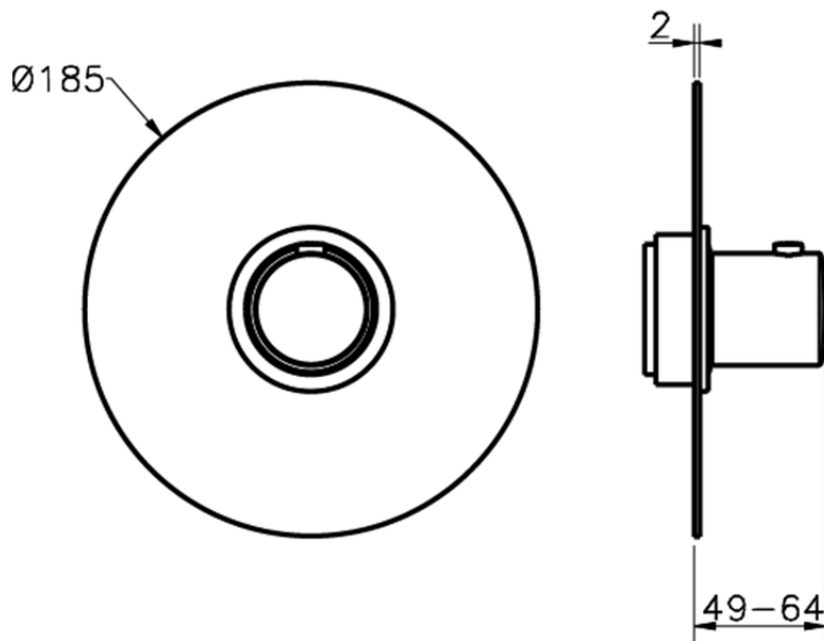

Exposed part for concealed thermo shower valve SLIM_SM007200

SM007200

<https://en.cisal.it/exposed-part-for-concealed-thermo-shower-valve-slim-sm007200>

Piastra/Plate/Plaque/Platte/Placa

2-3mm: XX 25-40 YY 76-91

10mm: XX 16-31 YY 65-80

ZA007220

<https://en.cisal.it/3-4-concealed-thermostatic-valve-concealed-za007220>

2026-04-08