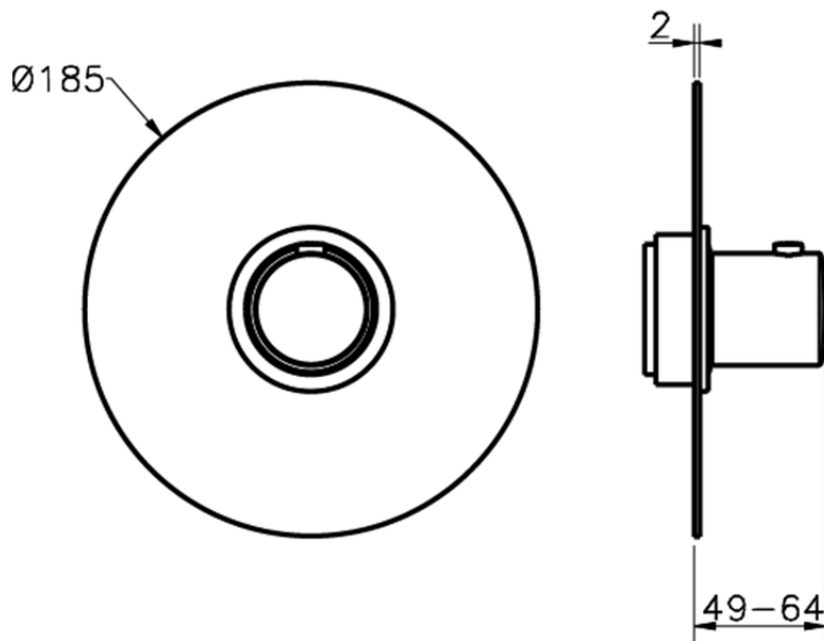

Exposed part for concealed thermo shower valve SLIM_SM007200

SM007200

<https://en.cisal.it/exposed-part-for-concealed-thermo-shower-valve-slim-sm007200>

Piastra/Plate/Plaque/Platte/Placa

2-3mm: XX 25-40 YY 76-91

10mm: XX 16-31 YY 65-80

ZA007220

<https://en.cisal.it/3-4-concealed-thermostatic-valve-concealed-za007220>

2026-05-19