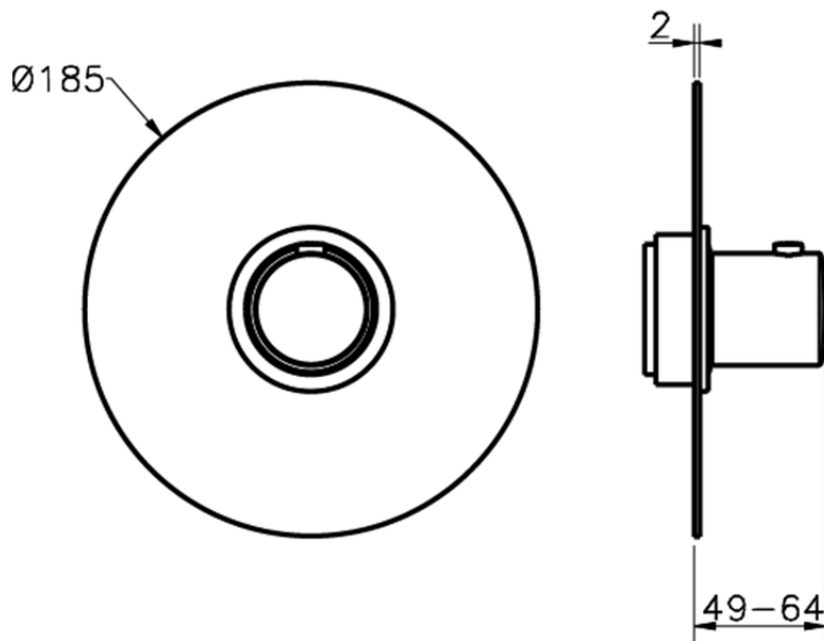

Exposed part for concealed thermo shower valve SLIM_SM007200

SM007200

<https://en.cisal.it/exposed-part-for-concealed-thermo-shower-valve-slim-sm007200>

Piastra/Plate/Plaque/Platte/Placa
2-3mm: XX 25-40 YY 76-91
10mm: XX 16-31 YY 65-80