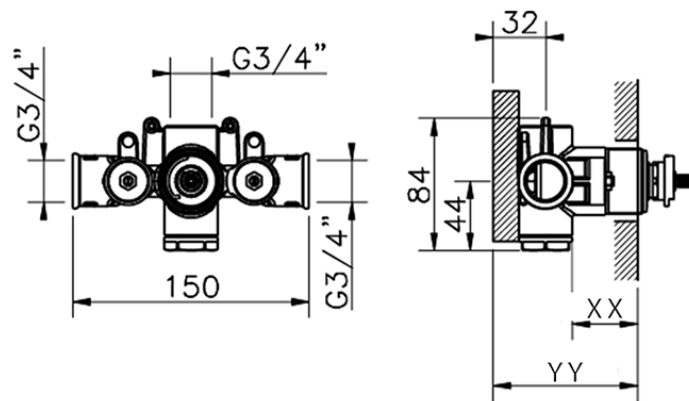

Exposed part for concealed thermo shower valve SLIM_SM007200

SM007200

<https://en.cisal.it/exposed-part-for-concealed-thermo-shower-valve-slim-sm007200>

Piastra/Plate/Plaque/Platte/Placa
2-3mm: XX 25-40 YY 76-91
10mm: XX 16-31 YY 65-80