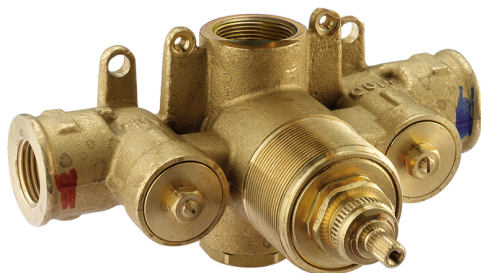

## Exposed part for concealed thermo shower valve SLIM\_SM007200

MODEL **SM007200**

Exposed part for concealed thermo shower valve, without stop valve, without concealed part, for items ZA007220

### Thermostatic

The Cisal thermostatic is your personal water manager, helping you to handle, control and save water and energy.

## 3/4 Concealed thermostatic valve CONCEALED\_ZA007220

MODEL **ZA007220**

3/4" Concealed thermostatic valve, without  
Stopvalve, without trim kit

AVAILABLE FINISHINGS

CHARACTERISTICS

Concealed **1**  
Cartridge Spare Parts **23.51A.HF**  
**HF Thermostatic Valve**