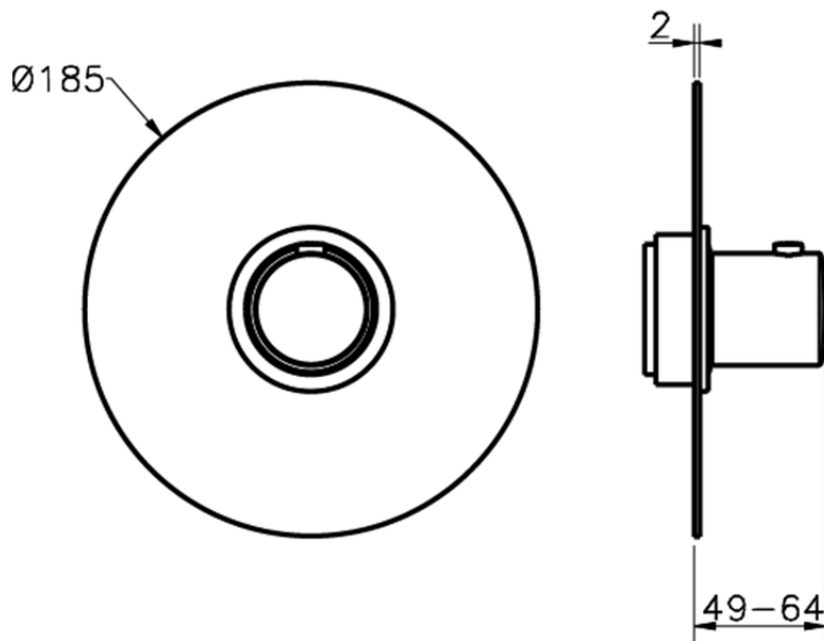

Exposed part for concealed thermo shower valve SLIM_SM007200

SM007200

<https://en.cisal.it/exposed-part-for-concealed-thermo-shower-valve-slim-sm007200>

Piastra/Plate/Plaque/Platte/Placa

2-3mm: XX 25-40 YY 76-91

10mm: XX 16-31 YY 65-80

ZA007220

<https://en.cisal.it/3-4-concealed-thermostatic-valve-concealed-za007220>

2026-04-29