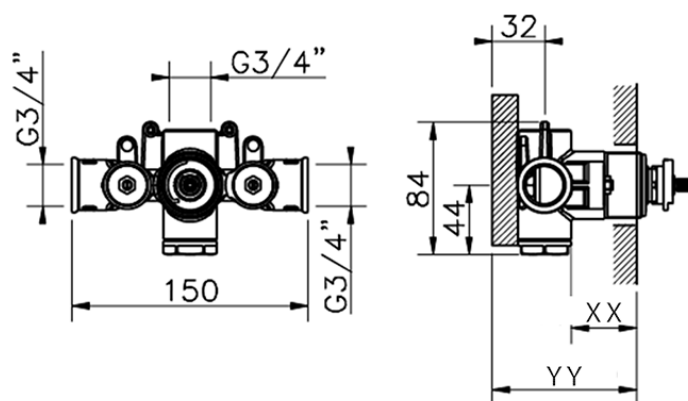

Exposed part for concealed thermo shower valve SLIM_SM007200

SM007200

<https://en.cisal.it/exposed-part-for-concealed-thermo-shower-valve-slim-sm007200>

Piastra/Plate/Plaque/Platte/Placa

2-3mm: XX 25-40 YY 76-91

10mm: XX 16-31 YY 65-80

ZA007220

<https://en.cisal.it/3-4-concealed-thermostatic-valve-concealed-za007220>

2026-06-13