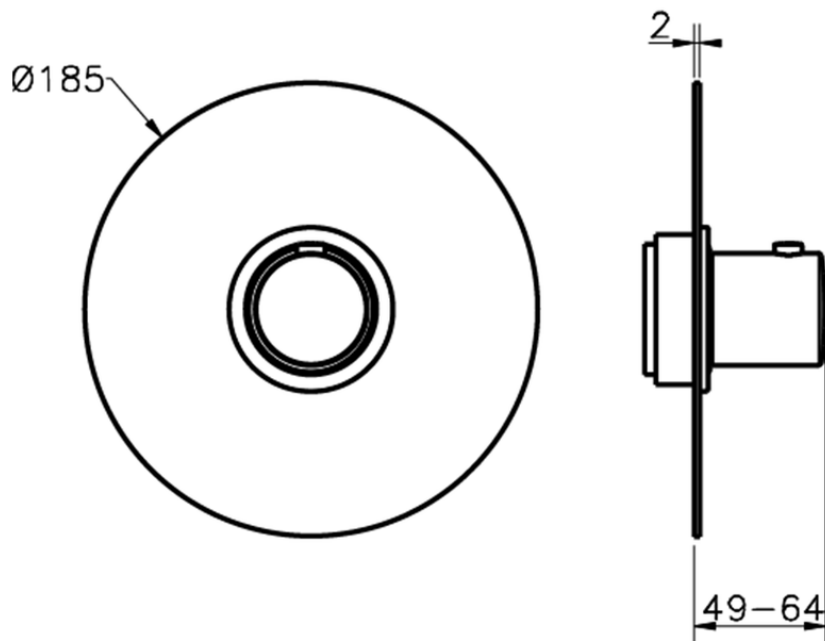

Exposed part for concealed thermo shower valve SLIM_SM007200

SM007200

<https://en.cisal.it/exposed-part-for-concealed-thermo-shower-valve-slim-sm007200>

Piastra/Plate/Plaque/Platte/Placa

2-3mm: XX 25-40 YY 76-91

10mm: XX 16-31 YY 65-80

ZA007220

<https://en.cisal.it/3-4-concealed-thermostatic-valve-concealed-za007220>

2026-06-13