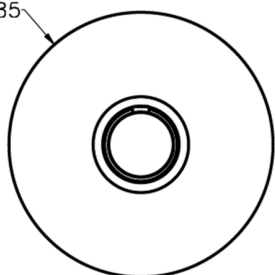

Exposed part for concealed thermo shower valve SLIM_SM007200

MODEL **SM007200**

Exposed part for concealed thermo shower valve, without stop valve, without concealed part, for items ZA007220

AVAILABLE FINISHINGS

-  **21** 21 Chrome
-  **2B** 2B Polished Nickel
-  **40** 40 Matt Black
-  **4Q** 4Q Matt White

Ø185

CHARACTERISTICS

Installation **Concealed**
 Required concealed parts **ZA007220**

Thermostatic

The Cisal thermostatic is your personal water manager, helping you to handle, control and save water and energy.

3/4 Concealed thermostatic valve CONCEALED_ZA007220

MODEL **ZA007220**

3/4" Concealed thermostatic valve, without
Stopvalve, without trim kit

AVAILABLE FINISHINGS

CHARACTERISTICS

Concealed **1**
Cartridge Spare Parts **23.51A.HF**
HF Thermostatic Valve