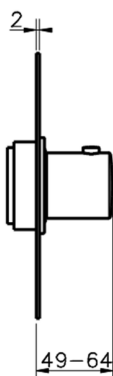

AVAILABLE FINISHINGS

- **21** 21 Chrome
- **2B** 2B Polished Nickel
- **40** 40 Matt Black
- **4Q** 4Q Matt White

Ø185

CHARACTERISTICS

Installation **Concealed**
Required concealed parts **ZA007220**

Thermostatic

The Cisal thermostatic is your personal water manager, helping you to handle, control and save water and energy.