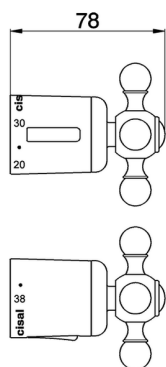

Handle 'AC' SPARE PARTS_ZZ946050

MODEL **ZZ946050**

Handle 'AC', temperature adjustment

AVAILABLE FINISHINGS

-  **21** 21 Chrome
-  **27** 27 Old Bronze

CHARACTERISTICS

2026-06-10