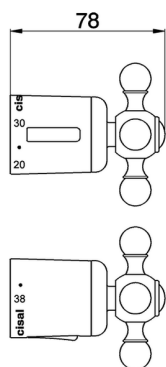

Handle 'AC' SPARE PARTS_ZZ946050

MODEL **ZZ946050**

Handle 'AC', temperature adjustment

AVAILABLE FINISHINGS

-  **21** 21 Chrome
-  **27** 27 Old Bronze

CHARACTERISTICS

2026-05-01