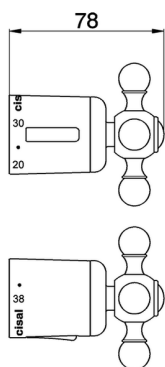

Handle 'AC' SPARE PARTS_ZZ946050

MODEL **ZZ946050**

Handle 'AC', temperature adjustment

AVAILABLE FINISHINGS

-  **21** 21 Chrome
-  **27** 27 Old Bronze

CHARACTERISTICS

2026-04-29