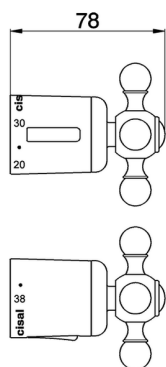

## Handle 'AC' SPARE PARTS\_ZZ946050

MODEL **ZZ946050**

Handle 'AC', temperature adjustment

AVAILABLE FINISHINGS

-  **21** 21 Chrome
-  **27** 27 Old Bronze

CHARACTERISTICS

2026-06-13