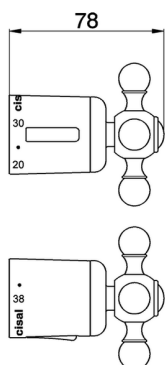

## Handle 'AC' SPARE PARTS\_ZZ946050

MODEL **ZZ946050**

Handle 'AC', temperature adjustment

AVAILABLE FINISHINGS

-  **21** 21 Chrome
-  **27** 27 Old Bronze

CHARACTERISTICS

2026-05-20