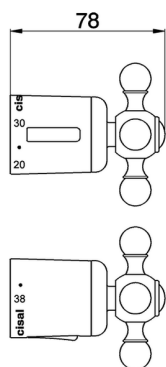

Handle 'AC' SPARE PARTS_ZZ946050

MODEL **ZZ946050**

Handle 'AC', temperature adjustment

AVAILABLE FINISHINGS

-  **21** 21 Chrome
-  **27** 27 Old Bronze

CHARACTERISTICS

2026-04-09