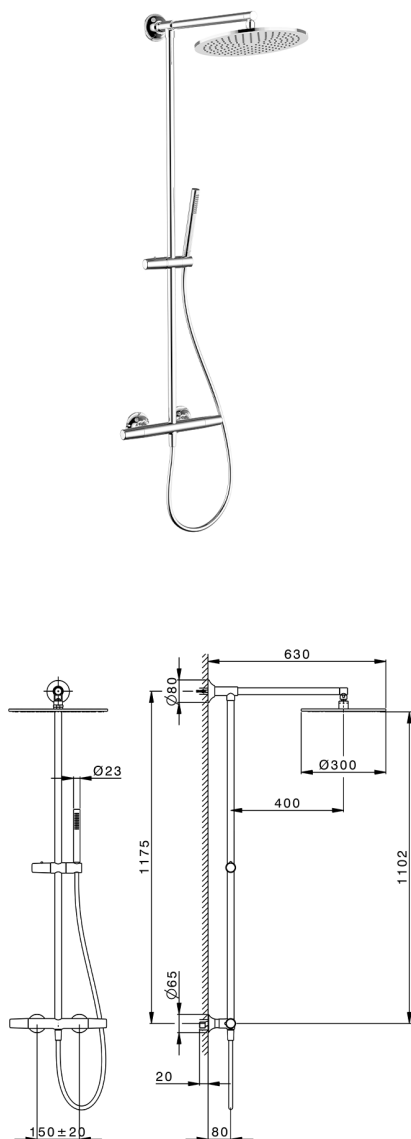

2-functions Thermostatic shower set VITA_VIC7801N

MODEL **VIC7801N**

2-functions Thermostatic shower set, 2 outlets devia stop, not adjustable column, sliding shower bracket, 23 mm Brass One Spray handshower, 300 mm round showerhead 8 mm thick BRASS, 150 cm smooth SUPREME Flexible Hose

AVAILABLE FINISHINGS

-  **21** 21 Chrome
-  **2Q** 2Q Black Titanium
-  **40** 40 Matt Black
-  **4Q** 4Q Matt White

CHARACTERISTICS

Cartridge Spare Parts **ZZ96551000**

TMX 25 Thermostatic Valve

DeviaStop

The Cisal Devia Stop technology allows to adjust the water flow and to direct it to the selected output point (overhead soaker, hand shower, etc).

SafeTouch

The Cisal SafeTouch system maintains the mixer body cool to the touch during operation.