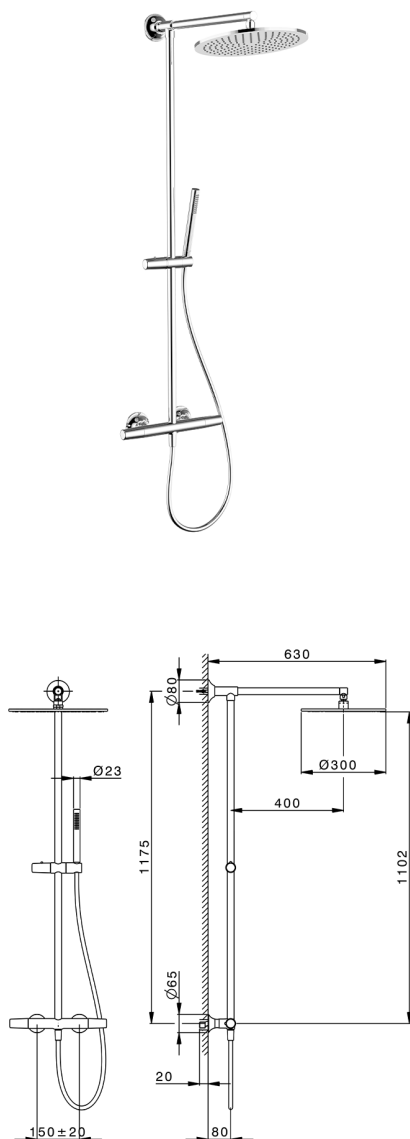

## 2-functions Thermostatic shower set VITA\_VIC7801N

MODEL **VIC7801N**

2-functions Thermostatic shower set, 2 outlets devia stop, not adjustable column, sliding shower bracket, 23 mm Brass One Spray handshower, 300 mm round showerhead 8 mm thick BRASS, 150 cm smooth SUPREME Flexible Hose

### AVAILABLE FINISHINGS

-  **21** 21 Chrome
-  **2Q** 2Q Black Titanium
-  **40** 40 Matt Black
-  **4Q** 4Q Matt White

### CHARACTERISTICS

Cartridge Spare Parts **ZZ96551000**

**TMX 25 Thermostatic Valve**

#### DeviaStop

The Cisal Devia Stop technology allows to adjust the water flow and to direct it to the selected output point (overhead soaker, hand shower, etc).